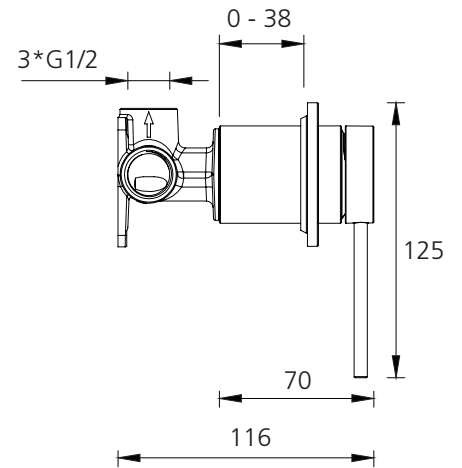

Venice

VE111503CG

Classic Gold Wall Mixer

All dimensions in mm

Specifications /

WELs rating	NA
Temperature rating (min / max)	1°C - 65°C
Pressure rating (min / max)	150 kPa - 500 kPa
Finish	Classic Gold (paint with finger print resistant coating)
Materials	Brass body and zinc handle with SUS handle lever
Cartridge size	35 mm
Cartridge type	Ceramic disc cartridge
Product weight	0.79 kg
Water supply	Mains
Warranty	15 years cartridge and body; 5 years finish, seals, tails, fittings, aerators; 1 year labour (see Oliveri website for full details)
Maintenance and care instructions	All surfaces should be cleaned with mild liquid detergent or soap and water. Do not use cream cleaners or citrus based cleaning products, as they are abrasive. Use of unsuitable cleaning agents may damage the surface. Any damage caused in this way will not be covered by warranty.