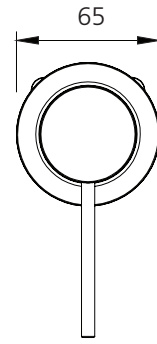

Venice

VE111503CG

Classic Gold Wall Mixer

All dimensions in mm

Specifications /

WELs rating	NA
Temperature rating (min / max)	1°C - 65°C
Pressure rating (min / max)	150 kPa - 500 kPa
Finish	Classic Gold (paint with finger print resistant coating)
Materials	Brass body and zinc handle with SUS handle lever
Cartridge size	35 mm
Cartridge type	Ceramic disc cartridge
Product weight	0.79 kg
Water supply	Mains
Warranty	15 years cartridge and body; 5 years finish, seals, tails, fittings, aerators; 1 year labour (see Oliveri website for full details)
Maintenance and care instructions	All surfaces should be cleaned with mild liquid detergent or soap and water. Do not use cream cleaners or citrus based cleaning products, as they are abrasive. Use of unsuitable cleaning agents may damage the surface. Any damage caused in this way will not be covered by warranty.