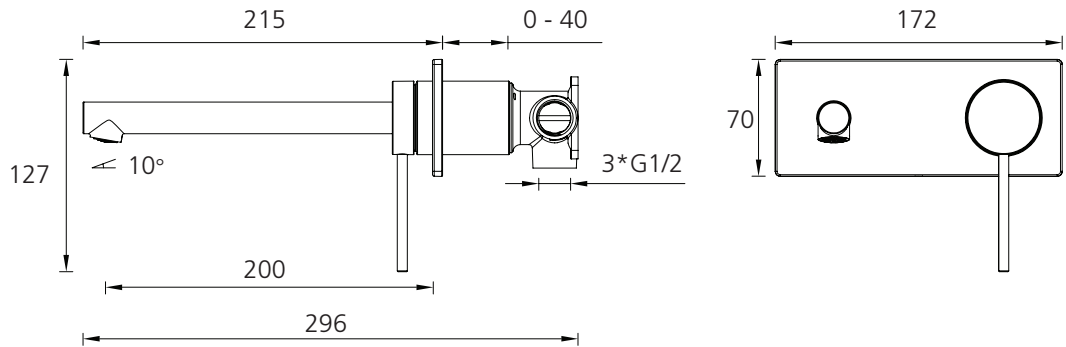

Venice

VE108503CG

Classic Gold Straight Wall Mixer Set

All dimensions in mm

Specifications /

WELs rating	5 Star, 6 L per min
Temperature rating (min / max)	1°C - 65°C
Pressure rating (min / max)	150 kPa - 500 kPa
Finish	Classic gold (paint with finger print resistant coating)
Materials	Brass body and zinc handle with SUS handle lever
Cartridge size	35 mm
Cartridge type	Ceramic disc cartridge
Product weight	1.04 kg
Installation	200 mm fixed wall spout with mixer
Water supply	Mains
Warranty	15 years cartridge and body; 5 years finish, seals, tails, fittings, aerators; 1 year labour (see Oliveri website for full details)
Maintenance and care instructions	All surfaces should be cleaned with mild liquid detergent or soap and water. Do not use cream cleaners or citrus based cleaning products, as they are abrasive. Use of unsuitable cleaning agents may damage the surface. Any damage caused in this way will not be covered by warranty.