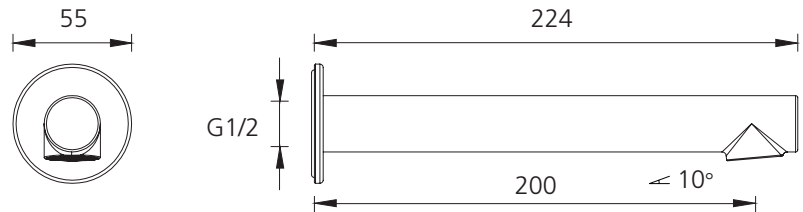

# Venice

**VE108205GM**

Gunmetal Straight Wall Spout

## Specifications /

<b>WELs rating</b>	5 Star, 6 L per minute
<b>Temperature rating (min / max)</b>	1°C - 65°C
<b>Pressure rating (min / max)</b>	150 kPa - 500 kPa
<b>Finish</b>	Gunmetal (paint with finger print resistant coating)
<b>Materials</b>	Brass spout
<b>Product weight</b>	0.32 kg
<b>Installation</b>	200 mm fixed wall spout
<b>Water supply</b>	Mains
<b>Warranty</b>	15 years body; 5 years finish, seals, fittings, aerators; 1 year labour (see Oliveri website for full details)
<b>Maintenance and care instructions</b>	All surfaces should be cleaned with mild liquid detergent or soap and water. Do not use cream cleaners or citrus based cleaning products, as they are abrasive. Use of unsuitable cleaning agents may damage the surface. Any damage caused in this way will not be covered by warranty.