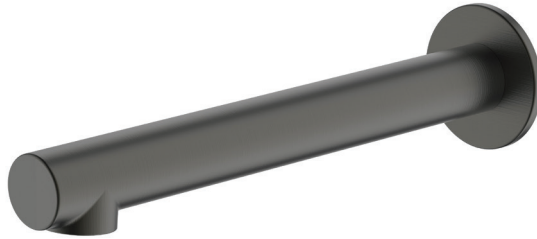

# Venice

**VE108205GM**

Gunmetal Straight Wall Spout

## Specifications /

<b>WELs rating</b>	5 Star, 6 L per minute
<b>Temperature rating (min / max)</b>	1°C - 65°C
<b>Pressure rating (min / max)</b>	150 kPa - 500 kPa
<b>Finish</b>	Gunmetal (paint with finger print resistant coating)
<b>Materials</b>	Brass spout
<b>Product weight</b>	0.32 kg
<b>Installation</b>	200 mm fixed wall spout
<b>Water supply</b>	Mains
<b>Warranty</b>	15 years body; 5 years finish, seals, fittings, aerators; 1 year labour (see Oliveri website for full details)
<b>Maintenance and care instructions</b>	All surfaces should be cleaned with mild liquid detergent or soap and water. Do not use cream cleaners or citrus based cleaning products, as they are abrasive. Use of unsuitable cleaning agents may damage the surface. Any damage caused in this way will not be covered by warranty.