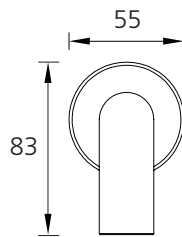

Venice

VE105205GM

Gunmetal Curved Wall Spout

Specifications /

WELs rating	5 Star, 6 L per minute
Temperature rating (min / max)	1°C - 65°C
Pressure rating (min / max)	150 kPa - 500 kPa
Finish	Gunmetal (paint with finger print resistant coating)
Materials	Brass spout
Product weight	0.37 kg
Installation	200 mm fixed wall spout
Water supply	Mains
Warranty	15 years body; 5 years finish, seals, fittings, aerators; 1 year labour (see Oliveri website for full details)
Maintenance and care instructions	All surfaces should be cleaned with mild liquid detergent or soap and water. Do not use cream cleaners or citrus based cleaning products, as they are abrasive. Use of unsuitable cleaning agents may damage the surface. Any damage caused in this way will not be covered by warranty.