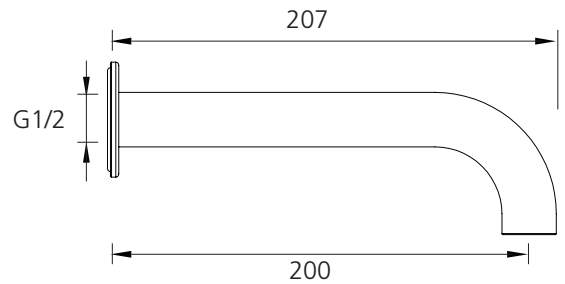

Venice

VE105205GM

Gunmetal Curved Wall Spout

Specifications /

WELs rating	5 Star, 6 L per minute
Temperature rating (min / max)	1°C - 65°C
Pressure rating (min / max)	150 kPa - 500 kPa
Finish	Gunmetal (paint with finger print resistant coating)
Materials	Brass spout
Product weight	0.37 kg
Installation	200 mm fixed wall spout
Water supply	Mains
Warranty	15 years body; 5 years finish, seals, fittings, aerators; 1 year labour (see Oliveri website for full details)
Maintenance and care instructions	All surfaces should be cleaned with mild liquid detergent or soap and water. Do not use cream cleaners or citrus based cleaning products, as they are abrasive. Use of unsuitable cleaning agents may damage the surface. Any damage caused in this way will not be covered by warranty.