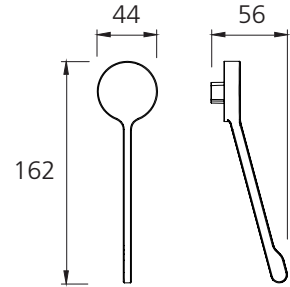

Venice

SPB0257

Classic Gold Care Handle Pin Lever - Suit 35mm Wall Mixer

Compatible tapware models:

- VE111503CG Venice Wall Mixer
- VE112503CG Venice Wall Mixer with Diverter
- VE105503CG Venice Curved Wall Mixer Set
- VE108503CG Venice Straight Wall Mixer Set

Specifications /

Style	Extended lever length handle
Compatible tapware	Oliveri Venice wall mixers
Finish	Classic Gold
Materials	Zinc casting
Product weight	0.09 kg
Warranty	15 years part, 5 years finish, 1 year labour (see Oliveri website for full details)
Maintenance and care instructions	All surfaces should be cleaned with mild liquid detergent or soap and water. Do not use cream cleaners or citrus based cleaning products, as they are abrasive. Use of unsuitable cleaning agents may damage the surface. Any damage caused in this way will not be covered by warranty.