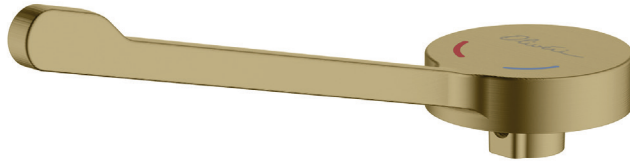

Venice

SPB0257

Classic Gold Care Handle Pin Lever - Suit 35mm Wall Mixer

Compatible tapware models:

- VE111503CG Venice Wall Mixer
- VE112503CG Venice Wall Mixer with Diverter
- VE105503CG Venice Curved Wall Mixer Set
- VE108503CG Venice Straight Wall Mixer Set

Specifications /

Style	Extended lever length handle
Compatible tapware	Oliveri Venice wall mixers
Finish	Classic Gold
Materials	Zinc casting
Product weight	0.09 kg
Warranty	15 years part, 5 years finish, 1 year labour (see Oliveri website for full details)
Maintenance and care instructions	All surfaces should be cleaned with mild liquid detergent or soap and water. Do not use cream cleaners or citrus based cleaning products, as they are abrasive. Use of unsuitable cleaning agents may damage the surface. Any damage caused in this way will not be covered by warranty.