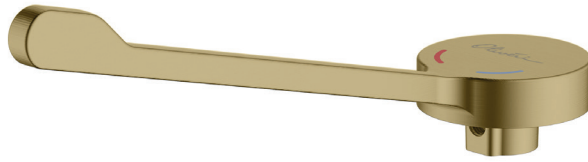

Venice

SPB0256

Classic Gold Care Handle Pin Lever - Suit 25mm Basin Mixer

Compatible tapware models:

- VE103503CG Venice Curved Basin Mixer
- VE104503CG Venice Curved Tower Basin Mixer
- VE106503CG Venice Straight Basin Mixer
- VE107503CG Venice Straight Tower Basin Mixer
- VE109503CG Venice Uplift Basin Mixer
- VE110503CG Venice Uplift Tower Basin Mixer

Specifications /

Style	Extended lever length handle
Compatible tapware	Oliveri Venice basin mixers
Finish	Classic Gold
Materials	Zinc casting
Product weight	0.09 kg
Warranty	15 years part, 5 years finish, 1 year labour (see Oliveri website for full details)
Maintenance and care instructions	All surfaces should be cleaned with mild liquid detergent or soap and water. Do not use cream cleaners or citrus based cleaning products, as they are abrasive. Use of unsuitable cleaning agents may damage the surface. Any damage caused in this way will not be covered by warranty.