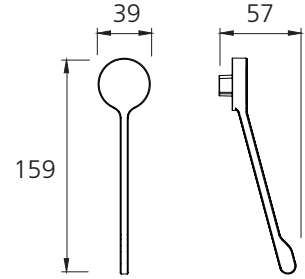

Venice

SPB0256

Classic Gold Care Handle Pin Lever - Suit 25mm Basin Mixer

Compatible tapware models:

- VE103503CG Venice Curved Basin Mixer
- VE104503CG Venice Curved Tower Basin Mixer
- VE106503CG Venice Straight Basin Mixer
- VE107503CG Venice Straight Tower Basin Mixer
- VE109503CG Venice Uplift Basin Mixer
- VE110503CG Venice Uplift Tower Basin Mixer

Specifications /

Style	Extended lever length handle
Compatible tapware	Oliveri Venice basin mixers
Finish	Classic Gold
Materials	Zinc casting
Product weight	0.09 kg
Warranty	15 years part, 5 years finish, 1 year labour (see Oliveri website for full details)
Maintenance and care instructions	All surfaces should be cleaned with mild liquid detergent or soap and water. Do not use cream cleaners or citrus based cleaning products, as they are abrasive. Use of unsuitable cleaning agents may damage the surface. Any damage caused in this way will not be covered by warranty.