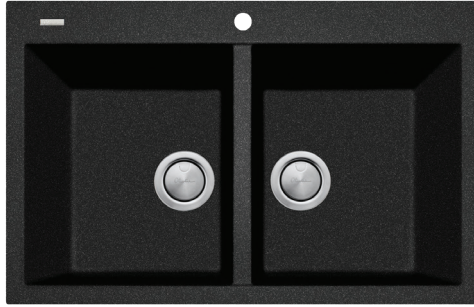

Santorini

Italian made

All dimensions in mm

ST-BL1574

Black Piccolo Double Bowl Topmount Sink

Specifications /

Sink size	790W x 505H mm
Bowl size	Piccolo Bowl 344W x 400H x 200D / 27L Piccolo Bowl 344W x 400H x 200D / 27L
Material	80% granite and quartz particles and 20% acrylic
Installation	Topmount
Fixings	Available on request
Min cabinet size	800 mm
Tap holes	1 Tap Hole Only
Waste fittings	2 x 90 mm basket waste included
Overflow	Not available
Carton size	930 x 590 x 320 mm
Weight	15.5 kg
Warranty	Lifetime manufacturer's warranty (refer to oliveri.com.au)
Maintenance and care instructions	Clean the sink regularly with warm water, a liquid detergent and a soft cloth. Do not use abrasive powders or creams and avoid chemically aggressive detergents. Generic stains should be removed immediately with very hot water and a cleaning product. For organic stains which are especially difficult to remove, it is recommended that you fill the sink with a highly diluted organic cleaner such as bleach and let stand overnight. The next morning, rinse with warm water and a soft cloth.

Included accessories /

AC28
Basket Waste

AC28
Basket Waste