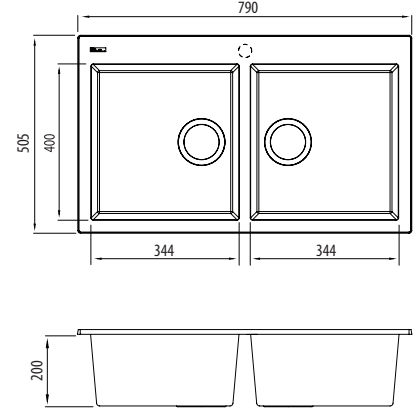

Santorini

Italian made

All dimensions in mm

ST-BL1574

Black Piccolo Double Bowl Topmount Sink

Specifications /

Sink size	790W x 505H mm
Bowl size	Piccolo Bowl 344W x 400H x 200D / 27L Piccolo Bowl 344W x 400H x 200D / 27L
Material	80% granite and quartz particles and 20% acrylic
Installation	Topmount
Fixings	Available on request
Min cabinet size	800 mm
Tap holes	1 Tap Hole Only
Waste fittings	2 x 90 mm basket waste included
Overflow	Not available
Carton size	930 x 590 x 320 mm
Weight	15.5 kg
Warranty	Lifetime manufacturer's warranty (refer to oliveri.com.au)
Maintenance and care instructions	Clean the sink regularly with warm water, a liquid detergent and a soft cloth. Do not use abrasive powders or creams and avoid chemically aggressive detergents. Generic stains should be removed immediately with very hot water and a cleaning product. For organic stains which are especially difficult to remove, it is recommended that you fill the sink with a highly diluted organic cleaner such as bleach and let stand overnight. The next morning, rinse with warm water and a soft cloth.