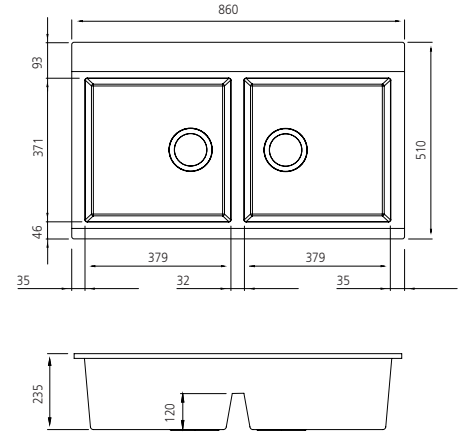

Santorini

Italian made

All dimensions in mm

ST-BL1566GT

Black Double Bowl Topmount Sink With Glass Top

Specifications /

Sink size	860W x 510H mm
Bowl size	Main Bowl 3 379W x 371H x 235D / 33L Main Bowl 3 379W x 371H x 235D / 33L
Construction	Moulded granite
Material	80% granite and quartz particles and 20% acrylic
Installation	Topmount
Fixings	Available on request
Min cabinet size	900 mm
Tap holes	1 tap hole only
Waste fittings	2 x 90 mm basket wastes included
Overflow	Not available
Carton size	990 x 610 x 320 mm
Weight	19 kg
Warranty	Lifetime manufacturer's warranty (refer to oliveri.com.au)
Maintenance and care instructions	Clean the sink regularly with warm water, a liquid detergent and a soft cloth. Do not use abrasive powders or creams and avoid chemically aggressive detergents. Generic stains should be removed immediately with very hot water and a cleaning product. For organic stains which are especially difficult to remove, it is recommended that you fill the sink with a highly diluted organic cleaner such as bleach and let stand overnight. The next morning, rinse with warm water and a soft cloth.