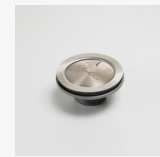

Santorini

Italian made

All dimensions in mm

ST-BL1566GT

Black Double Bowl Topmount Sink With Glass Top

Specifications /

Sink size	860W x 510H mm
Bowl size	Main Bowl 3 379W x 371H x 235D / 33L Main Bowl 3 379W x 371H x 235D / 33L
Construction	Moulded granite
Material	80% granite and quartz particles and 20% acrylic
Installation	Topmount
Fixings	Available on request
Min cabinet size	900 mm
Tap holes	1 tap hole only
Waste fittings	2 x 90 mm basket wastes included
Overflow	Not available
Carton size	990 x 610 x 320 mm
Weight	19 kg
Warranty	Lifetime manufacturer's warranty (refer to oliveri.com.au)
Maintenance and care instructions	Clean the sink regularly with warm water, a liquid detergent and a soft cloth. Do not use abrasive powders or creams and avoid chemically aggressive detergents. Generic stains should be removed immediately with very hot water and a cleaning product. For organic stains which are especially difficult to remove, it is recommended that you fill the sink with a highly diluted organic cleaner such as bleach and let stand overnight. The next morning, rinse with warm water and a soft cloth.

Included accessories /

AC28
Basket Waste

AC28
Basket Waste

ACGTB1566
Glass Covers

ACSSC1566
Stainless Steel
Colander