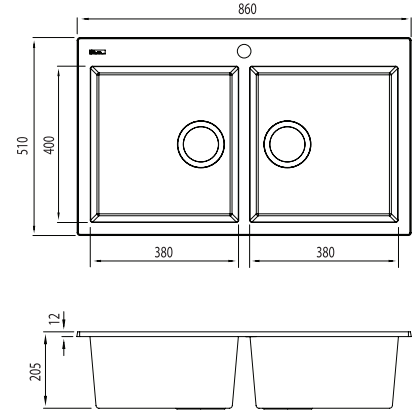

Santorini

Italian made

All dimensions in mm

ST-BL1564

Black Double Bowl Topmount Sink

Specifications /

Sink size	860W x 510H mm
Bowl size	Standard Bowl 1 380W x 400H x 210D / 32L Standard Bowl 1 380W x 400H x 210D / 32L
Construction	Moulded granite
Material	80% granite and quartz particles and 20% acrylic
Installation	Topmount
Fixings	Topmount clips supplied
Min cabinet size	900 mm
Tap holes	1 tap hole only
Waste fittings	2 x 90 mm basket wastes included
Overflow	Not available
Carton size	960 x 580 x 310 mm
Weight	16 kg
Warranty	Lifetime manufacturer's warranty (refer to oliveri.com.au)
Maintenance and care instructions	Clean the sink regularly with warm water, a liquid detergent and a soft cloth. Do not use abrasive powders or creams and avoid chemically aggressive detergents. Generic stains should be removed immediately with very hot water and a cleaning product. For organic stains which are especially difficult to remove, it is recommended that you fill the sink with a highly diluted organic cleaner such as bleach and let stand overnight. The next morning, rinse with warm water and a soft cloth.