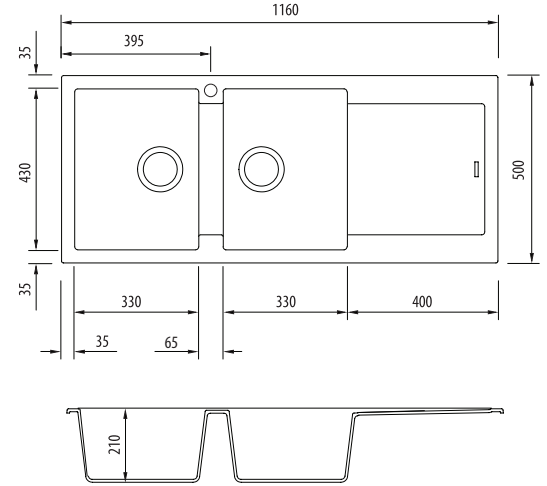

Santorini

Italian made

All dimensions in mm

ST-BL1515 LHB

Black Double Bowl Topmount Sink With Drainer

Specifications /

Sink size	1160W x 500H mm
Bowl size	Standard Bowl 330W x 430H x 210D / 30L
	Standard Bowl 330W x 430H x 210D / 30L
Construction	Moulded granite
Material	80% granite and quartz particles and 20% acrylic
Installation	Topmount
Fixings	Topmount clips supplied
Min cabinet size	800 mm
Tap holes	One tap hole only
Waste fittings	2 x 90 mm basket wastes included
Overflow	Not available
Carton size	1260 x 580 x 310 mm
Weight	21 kg
Warranty	Lifetime manufacturer's warranty (refer to oliveri.com.au)
Maintenance and care instructions	Clean the sink regularly with warm water, a liquid detergent and a soft cloth. Do not use abrasive powders or creams and avoid chemically aggressive detergents. Generic stains should be removed immediately with very hot water and a cleaning product. For organic stains which are especially difficult to remove, it is recommended that you fill the sink with a highly diluted organic cleaner such as bleach and let stand overnight. The next morning, rinse with warm water and a soft cloth.