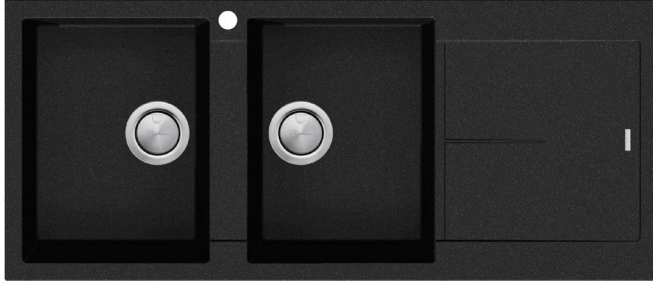

Santorini

Italian made

All dimensions in mm

ST-BL1515 LHB

Black Double Bowl Topmount Sink With Drainer

Specifications /

Sink size	1160W x 500H mm
Bowl size	Standard Bowl 330W x 430H x 210D / 30L
	Standard Bowl 330W x 430H x 210D / 30L
Construction	Moulded granite
Material	80% granite and quartz particles and 20% acrylic
Installation	Topmount
Fixings	Topmount clips supplied
Min cabinet size	800 mm
Tap holes	One tap hole only
Waste fittings	2 x 90 mm basket wastes included
Overflow	Not available
Carton size	1260 x 580 x 310 mm
Weight	21 kg
Warranty	Lifetime manufacturer's warranty (refer to oliveri.com.au)
Maintenance and care instructions	Clean the sink regularly with warm water, a liquid detergent and a soft cloth. Do not use abrasive powders or creams and avoid chemically aggressive detergents. Generic stains should be removed immediately with very hot water and a cleaning product. For organic stains which are especially difficult to remove, it is recommended that you fill the sink with a highly diluted organic cleaner such as bleach and let stand overnight. The next morning, rinse with warm water and a soft cloth.

Included accessories /

AC28
Basket Waste

AC28
Basket Waste