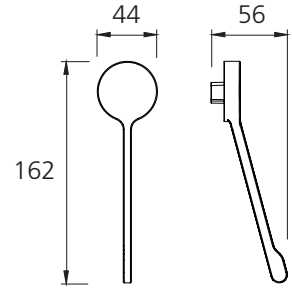

Venice

SPB0229

Chrome Care Handle Pin Lever - Suit 35mm Wall Mixer

Specifications /

Style	Extended lever length handle
Compatible tapware	Oliveri Venice wall mixers
Finish	Chrome
Materials	Zinc casting
Product weight	0.09kg
Warranty	10 Years (refer to oliveri.com.au).
Maintenance and care instructions	All surfaces should be cleaned with mild liquid detergent or soap and water. Do not use cream cleaners or citrus based cleaning products, as they are abrasive. Use of unsuitable cleaning agents may damage the surface. Any damage caused in this way will not be covered by warranty.