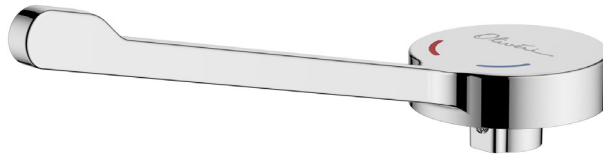

Venice

SPB0229

Chrome Care Handle Pin Lever - Suit 35mm Wall Mixer

Specifications /

Style	Extended lever length handle
Compatible tapware	Oliveri Venice wall mixers
Finish	Chrome
Materials	Zinc casting
Product weight	0.09kg
Warranty	10 Years (refer to oliveri.com.au).
Maintenance and care instructions	All surfaces should be cleaned with mild liquid detergent or soap and water. Do not use cream cleaners or citrus based cleaning products, as they are abrasive. Use of unsuitable cleaning agents may damage the surface. Any damage caused in this way will not be covered by warranty.