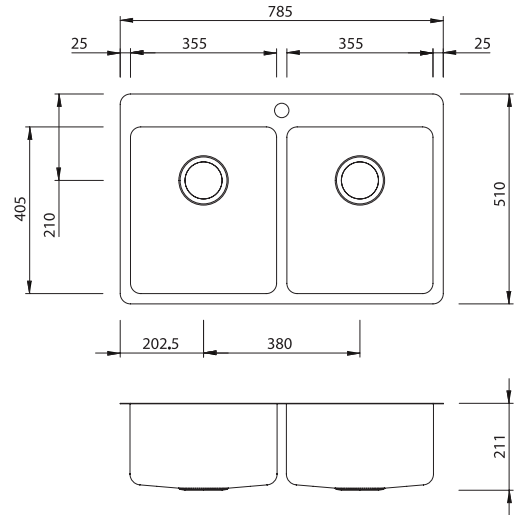

Sonetto

SN1064

Sonetto Double Bowl Topmount Sink

Specifications /

Sink size	785W x 510H mm
Bowl size	3/4 Bowl 355W x 405H x 205D / 30L 3/4 Bowl 355W x 405H x 205D / 30L
Construction	Fabricated with 25 mm radius corners, Softtone® and soundproofing.
Material	304 grade, 18/10 brushed stainless steel (1.2 mm thick)
Installation	Topmount recommended
Fixings	Installation clips supplied
Min cabinet size	800 mm
Tap holes	1 tap hole only
Waste fittings	2 x 90mm basket wastes included
Overflow	Not available
Carton size	860 x 570 x 270 mm
Weight	9.5 kg
Warranty	Lifetime manufacturer's warranty (refer to oliveri.com.au)
Maintenance and care instructions	All surfaces should be cleaned with mild liquid detergent or soap and water. To maintain the shine on your Oliveri stainless steel sink, we recommended the use of any of the easy to obtain, non-abrasive stainless steel cleaners or metal polishes.