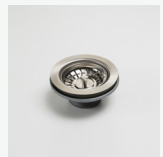

AC14
Basket Waste