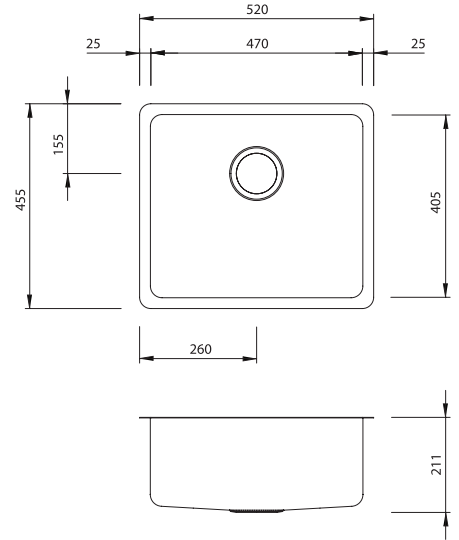

Sonetto

SN1050U

Sonetto Large Bowl Undermount Sink

Specifications /

Sink size	520W x 455H mm
Bowl size	Large Bowl 470W x 405H x 205D / 39L
Construction	Fabricated with 25 mm radius corners, Softtone® and soundproofing.
Material	304 grade, 18/10 brushed stainless steel (1.2 mm thick)
Installation	Undermount
Fixings	Installation clips supplied
Min cabinet size	600 mm
Tap holes	N/A
Waste fittings	1 x 90 mm basket waste included
Overflow	Not available
Carton size	590 x 510 x 250 mm
Weight	6.5 kg
Warranty	Lifetime manufacturer's warranty (refer to oliveri.com.au)
Maintenance and care instructions	All surfaces should be cleaned with mild liquid detergent or soap and water. To maintain the shine on your Oliveri stainless steel sink, we recommended the use of any of the easy to obtain, non-abrasive stainless steel cleaners or metal polishes.