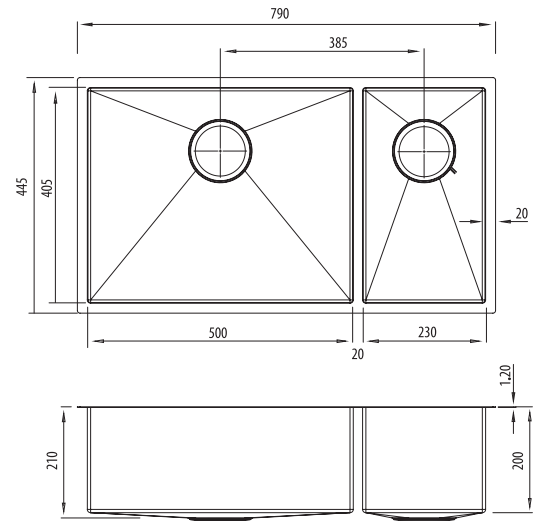

Spectra

SB35SS

1 & 1/2 Bowl Stainless Sink

All dimensions in mm

Specifications /

Sink size	790W x 445H mm
Bowl size	Large Bowl 500W x 405H x 200D / 40L 1/2 Bowl 230W x 405H x 200D / 18L
Construction	Fabricated with 5mm radius corners, Softtone® and soundproofing
Material	304 grade, 18/10 brushed stainless steel (1.2 mm thick)
Installation	Topmount, undermount or flushmount
Fixings	Topmount clips supplied only
Min cabinet size	900 mm
Tap holes	N/A
Waste fittings	2 x 90 mm basket wastes included
Overflow	Not available
Carton size	880 x 540 x 330 mm
Weight	19 kg
Warranty	Lifetime manufacturer's warranty (refer to oliveri.com.au)
Maintenance and care instructions	All surfaces should be cleaned with mild liquid detergent or soap and water. To maintain the shine on your Oliveri stainless steel sink, we recommended the use of any of the easy to obtain, non-abrasive stainless steel cleaners or metal polishes.