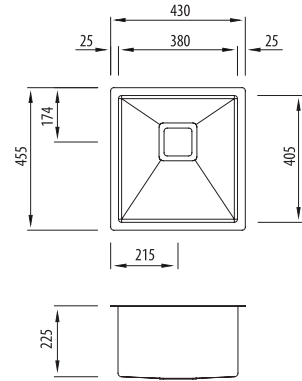

Professional Series

PR1130U

3/4 Bowl Undermount Sink

All dimensions in mm

Specifications /

Sink size	430W x 455H mm
Bowl size	3/4 Bowl 380W x 405H x 225D / 35L
Construction	Fabricated with 10 mm radius corners, Softtone® and soundproofing.
Material	304 grade, 18/10 brushed stainless steel (1.5 mm thick)
Installation	Undermount
Fixings	Undermount clips supplied
Min cabinet size	500 mm
Tap holes	N/A
Waste fittings	1 x 90 mm basket waste included
Overflow	Not available
Carton size	520 x 500 x 290 mm
Weight	8.6 kg
Warranty	Lifetime manufacturer's warranty (refer to oliveri.com.au)
Maintenance and care instructions	All surfaces should be cleaned with mild liquid detergent or soap and water. To maintain the shine on your Oliveri stainless steel sink, we recommended the use of any of the easy to obtain, non-abrasive stainless steel cleaners or metal polishes.