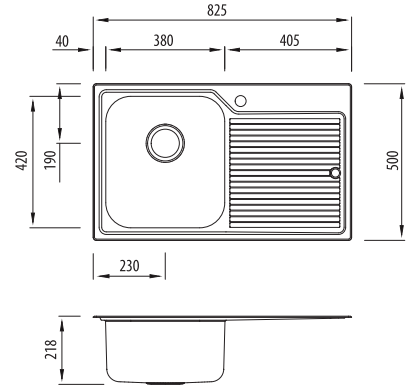

Nu-Petite

NP621

Single Bowl Topmount Sink With Drainer

All dimensions in mm

Specifications /

Sink size	825W x 500H mm
Bowl size	Main Bowl 380W x 420H x 200D / 30L
Construction	2 piece, bowls and drainer seam welded
Material	304 grade, 18/10 polished stainless steel (0.9 mm thick)
Installation	Topmount
Fixings	Adjustable clips and sealing foam supplied
Min cabinet size	500 mm
Tap holes	Available 1 to 3 tap holes (specify when ordering)
Waste fittings	1 x 90 mm basket waste included
Overflow	Not available
Carton size	1062 x 567 x 237 mm
Weight	7 kg
Warranty	Lifetime manufacturer's warranty (refer to oliveri.com.au)
Maintenance and care instructions	All surfaces should be cleaned with mild liquid detergent or soap and water. To maintain the shine on your Oliveri stainless steel sink, we recommended the use of any of the easy to obtain, non-abrasive stainless steel cleaners or metal polishes.