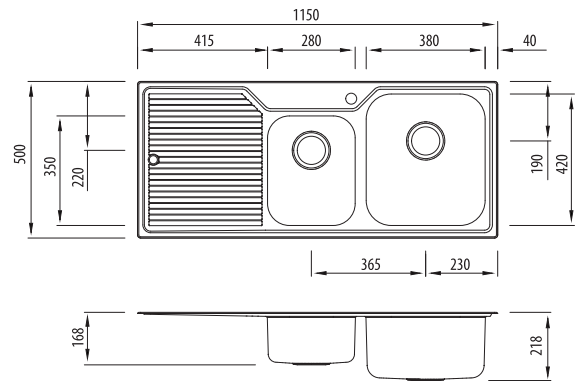

Nu-Petite

NP612

1 & 3/4 Bowl Topmount Sink With Drainer

All dimensions in mm

Specifications /

Sink size	1150W x 500H mm
Bowl size	Main Bowl 380W x 420H x 200D / 30L 3/4 Bowl 280W x 350H x 130D / 11L
Construction	2 piece, bowls and drainer seam welded
Material	304 grade, 18/10 polished stainless steel (0.8 mm thick)
Installation	Topmount
Fixings	Adjustable clips and sealing foam supplied
Min cabinet size	800 mm
Tap holes	1 tap hole only
Waste fittings	2 x 90 mm basket wastes included
Overflow	Not available
Carton size	1267 x 567 x 237 mm
Weight	9 kg
Warranty	Lifetime manufacturer's warranty (refer to oliveri.com.au)
Maintenance and care instructions	All surfaces should be cleaned with mild liquid detergent or soap and water. To maintain the shine on your Oliveri stainless steel sink, we recommended the use of any of the easy to obtain, non-abrasive stainless steel cleaners or metal polishes.