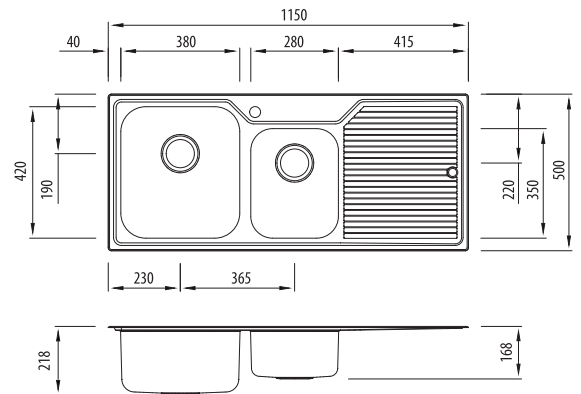

Nu-Petite

NP611

1 & 3/4 Bowl Topmount Sink With Drainer

All dimensions in mm

Specifications /

Sink size	1150W x 500H mm
Bowl size	Main Bowl 380W x 420H x 200D / 30L 3/4 Bowl 280W x 350H x 130D / 11L
Construction	2 piece, bowls and drainer seam welded
Material	304 grade, 18/10 polished stainless steel (0.8 mm thick)
Installation	Topmount
Fixings	Adjustable clips and sealing foam supplied
Min cabinet size	800 mm
Tap holes	1 tap hole only
Waste fittings	2 x 90 mm basket wastes included
Overflow	Not available
Carton size	1267 x 567 x 237 mm
Weight	9 kg
Warranty	Lifetime manufacturer's warranty (refer to oliveri.com.au)
Maintenance and care instructions	All surfaces should be cleaned with mild liquid detergent or soap and water. To maintain the shine on your Oliveri stainless steel sink, we recommended the use of any of the easy to obtain, non-abrasive stainless steel cleaners or metal polishes.