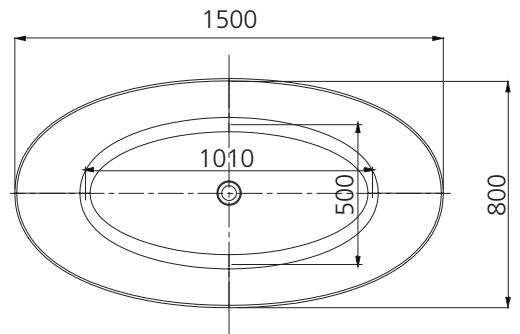

# Naples

NA1500-D

Freestanding Bath 1500mm

All dimensions in mm

## Specifications /

<b>Dimensions</b>	1500W x 800H x 585D mm
<b>Capacity</b>	135L (200mm below rim)
<b>Weight</b>	42Kg
<b>Installation</b>	Freestanding
<b>Construction</b>	2 piece with seamless finish
<b>Material</b>	Lucite acrylic
<b>Finish</b>	High gloss
<b>Colour</b>	White
<b>Waste outlet</b>	Not included (waste hole diameter 52 mm)
<b>Overflow</b>	Not available
<b>Carton size</b>	1600W x 600H x 820D mm
<b>Warranty</b>	10 years replacement product, 1 year labour (refer to oliveri.com.au)
<b>Maintenance and care instructions</b>	All surfaces should be cleaned with mild liquid detergent or soap and water. Do not use cream cleaners or citrus based cleaning products, as they are abrasive. Use of unsuitable cleaning agents may damage the surface. Any damage caused in this way will not be covered by warranty.