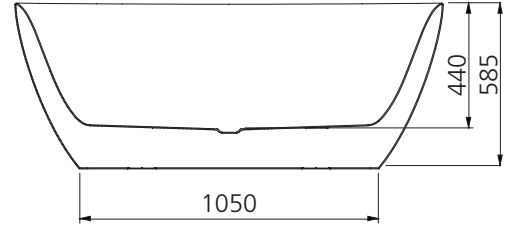

# Naples

NA1500-D

Freestanding Bath 1500mm

All dimensions in mm

## Specifications /

<b>Dimensions</b>	1500W x 800H x 585D mm
<b>Capacity</b>	135L (200mm below rim)
<b>Weight</b>	42Kg
<b>Installation</b>	Freestanding
<b>Construction</b>	2 piece with seamless finish
<b>Material</b>	Lucite acrylic
<b>Finish</b>	High gloss
<b>Colour</b>	White
<b>Waste outlet</b>	Not included (waste hole diameter 52 mm)
<b>Overflow</b>	Not available
<b>Carton size</b>	1600W x 600H x 820D mm
<b>Warranty</b>	10 years replacement product, 1 year labour (refer to oliveri.com.au)
<b>Maintenance and care instructions</b>	All surfaces should be cleaned with mild liquid detergent or soap and water. Do not use cream cleaners or citrus based cleaning products, as they are abrasive. Use of unsuitable cleaning agents may damage the surface. Any damage caused in this way will not be covered by warranty.