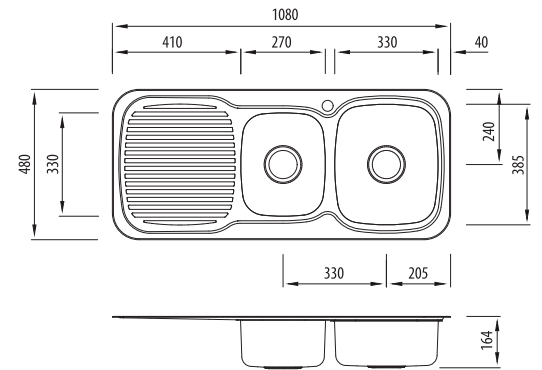

LakeLand

LL137

1 & 3/4 Bowl Sink With Drainer

All dimensions in mm

Specifications /

Sink size	1080W x 480H mm
Bowl size	Main Bowl 330W x 385H x 155D / 17L 3/4 Bowl 270W x 330H x 155D / 12L
Construction	2 piece, bowls and drainer seam welded
Material	304 grade, 18/10 polished stainless steel (0.8 mm thick)
Installation	Topmount recommended
Fixings	Adjustable clips and sealing foam supplied
Min cabinet size	700 mm
Tap holes	1 tap hole only
Waste fittings	2 x 90 mm basket wastes included
Overflow	Not available
Carton size	1090 x 490 x 170 mm
Weight	6.5 kg
Warranty	Lifetime manufacturer's warranty (refer to oliveri.com.au)
Maintenance and care instructions	All surfaces should be cleaned with mild liquid detergent or soap and water. To maintain the shine on your Oliveri stainless steel sink, we recommended the use of any of the easy to obtain, non-abrasive stainless steel cleaners or metal polishes.