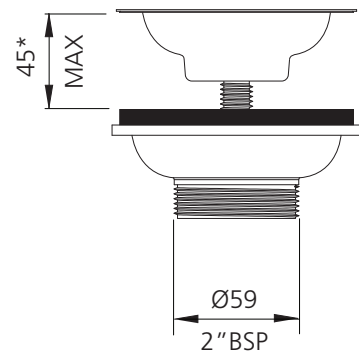

Sink Accessories

AC14-AU-EXT

Brushed Gold Basket Waste With Extended Screw Length

*Suitable for granite, composite and vitreous china sinks with a material thickness up to 45mm.

Specifications /

Outlet size	50 mm
WaterMark	WMKT21232
Material	304 Stainless steel / PVC
Finish	Brushed Gold (PVD)
Packed size	200 x 200 x 110 mm
Weight	0.5 kg
Warranty	1 year replacement parts only (refer to oliveri.com.au)
Maintenance and care instructions	All surfaces should be cleaned with mild liquid detergent or soap and water.