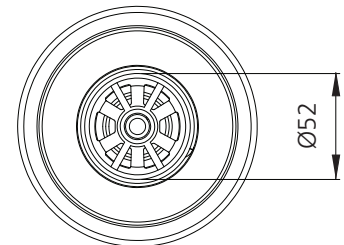

Sink Accessories

AC14-AU-EXT

Brushed Gold Basket Waste With Extended Screw Length

*Suitable for granite, composite and vitreous china sinks with a material thickness up to 45mm.

Specifications /

Outlet size	50 mm
WaterMark	WMKT21232
Material	304 Stainless steel / PVC
Finish	Brushed Gold (PVD)
Packed size	200 x 200 x 110 mm
Weight	0.5 kg
Warranty	1 year replacement parts only (refer to oliveri.com.au)
Maintenance and care instructions	All surfaces should be cleaned with mild liquid detergent or soap and water.