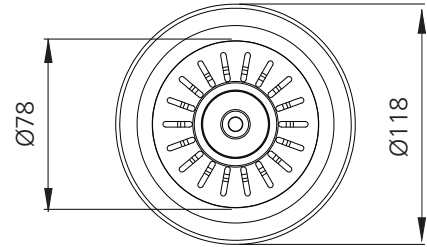

Sink Accessories

AC14-AU-EXT

Brushed Gold Basket Waste With Extended Screw Length

*Suitable for granite, composite and vitreous china sinks with a material thickness up to 45mm.

Specifications /

Outlet size	50 mm
WaterMark	WMKT21232
Material	304 Stainless steel / PVC
Finish	Brushed Gold (PVD)
Packed size	200 x 200 x 110 mm
Weight	0.5 kg
Warranty	1 year replacement parts only (refer to oliveri.com.au)
Maintenance and care instructions	All surfaces should be cleaned with mild liquid detergent or soap and water.