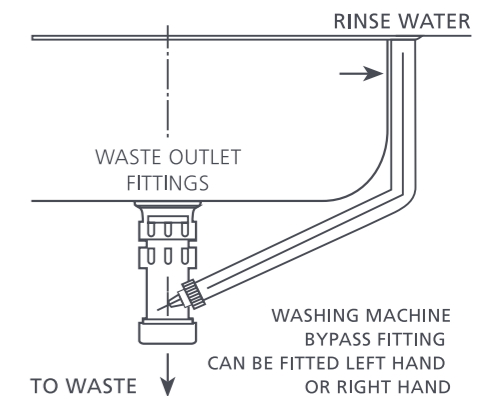

**Overflow option**

**Bypass plumbing**

Vilo 

Lead  FREE

Featured products /  
Santorini sink: ST-WH1551 OF  
Vilo goose neck pull out mixer:  
VT2400-GM

Pepe 

Lead  FREE

Featured products /  
Apollo sink: AP1421  
Pepe swivel mixer: PT2025-BN