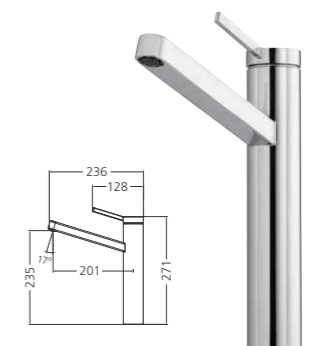

Now available in four finishes

Swivel mixer

Maximum pressure / 500kPa
WELS 5 Star / 6.0L per minute

Lead FREE

- PT2025-CR / T47700
- PT2025-MB / T47700
- PT2025-ST-BL / T47700
- PT2025-BN / T47700