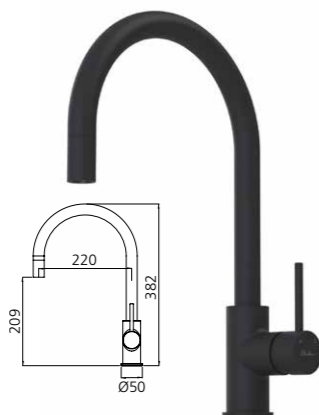

Warranty 10 years*

Pull out goose neck mixer

Maximum pressure / 500kPa
WELS 5 Star / 5.0L per minute

Lead FREE

- VE520FCR-P / T43016
- VE520FMB-P / T43016
- VE520FBN-P / T43016