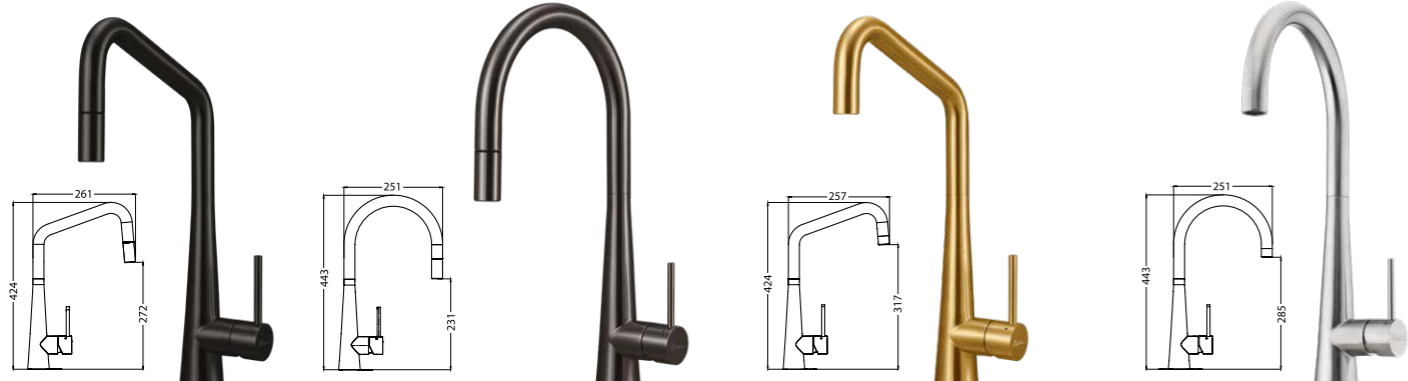

Square goose neck pull out mixer

Maximum pressure / 500kPa
WELS 5 Star / 6.0L per minute

Lead FREE 316 Marine Grade Stainless Steel

- S SS31675 / T43182
- BL SS31675-BL / T43182
- AU SS31675-AU / T43182
- GM SS31675-GM / T43182
- CU SS31675-CU / T43182

Goose neck pull out mixer

Maximum pressure / 500kPa
WELS 5 Star / 6.0L per minute

Lead FREE 316 Marine Grade Stainless Steel

- S SS31625 / T43180
- BL SS31625-BL / T43180
- AU SS31625-AU / T43180
- GM SS31625-GM / T43180
- CU SS31625-CU / T43180

Square goose neck mixer

Maximum pressure / 500kPa
WELS 5 Star / 6.0L per minute

Lead FREE 316 Marine Grade Stainless Steel

- S SS31670 / T43183
- BL SS31670-BL / T43183
- AU SS31670-AU / T43183
- GM SS31670-GM / T43183

Goose neck mixer

Maximum pressure / 500kPa
WELS 5 Star / 6.0L per minute

Lead FREE 316 Marine Grade Stainless Steel

- S SS31620 / T43179
- BL SS31620-BL / T43179
- AU SS31620-AU / T43179
- GM SS31620-GM / T43179