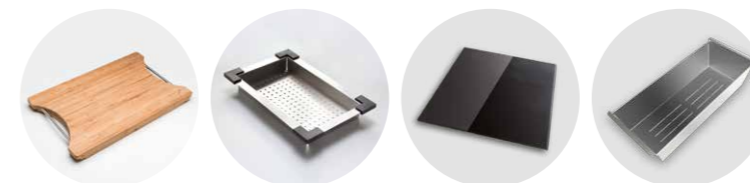

Feature Accessories /

See page 33 for the accessories that come included with your sink.

MB MATTE BLACK

BG BLACK GRANITE

W WHITE

Coloured Kitchen Wastes

Suitable for our Santorini sinks or sinks up to 45mm thick.

Non-overflowed waste fitting, for double bowl sinks, speak to our Customer Service Team. Coloured wastes not suitable for laundry.