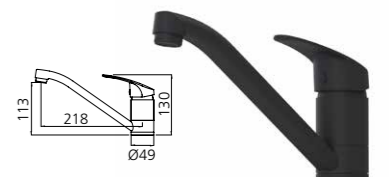

Warranty 10 years*

Pull out spray mixer

Maximum pressure / 500kPa
WELS 5 Star / 6.0L per minute

Lead FREE

- LON580FCR-P / T43019
- LON580FMB-P / T43019
- LON580FBN-P / T43019

Single lever mixer

Maximum pressure / 500kPa
WELS 5 Star / 6.0L per minute

Lead FREE

- LON580FCR / T43018
- LON580FMB / T43018
- LON580FBN / T43018