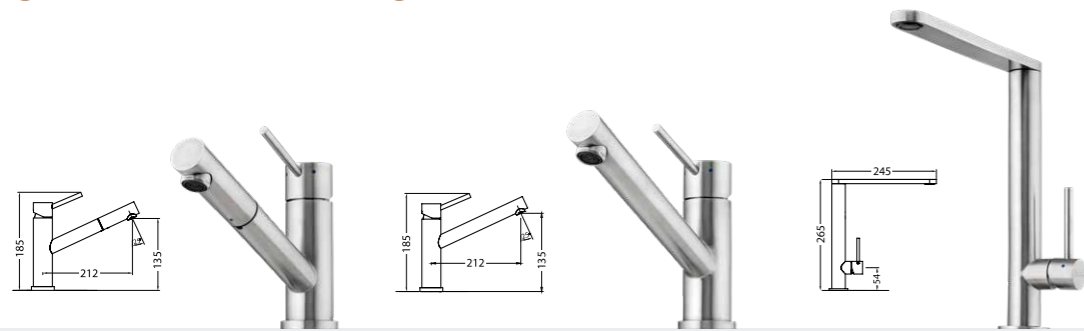

Swivel pull out mixer

Maximum pressure / 500kPa
WELS 5 Star / 6.0L per minute

Lead FREE 316 Marine Grade Stainless Steel

- S SS31615 / T43178

Swivel mixer

Maximum pressure / 500kPa
WELS 5 Star / 6.0L per minute

Lead FREE 316 Marine Grade Stainless Steel

- S SS31610 / T43177

Right angle mixer

Maximum pressure / 500kPa
WELS 5 Star / 6.0L per minute

Lead FREE 316 Marine Grade Stainless Steel

- S SS31640 / T43181

Essente 316 tap can be paired with our **Essente care handles** which offer an extended lever that is ideal for those who need a little extra help.

View our kitchen accessories on oliveri.com.au for information.

Can be installed to comply with AS 1428.1

Features /

Variety

The Verona range is a full bathroom and kitchen tapware offer with smooth, soft styling that comes in an extended colour range.

Functionality

With fixed and pull-out spout options to suit your needs and 6 star WELS water efficiency, Verona taps are a functional and sustainable choice.

Lead free certified

The Verona range is tested and certified to be made from lead-free materials.