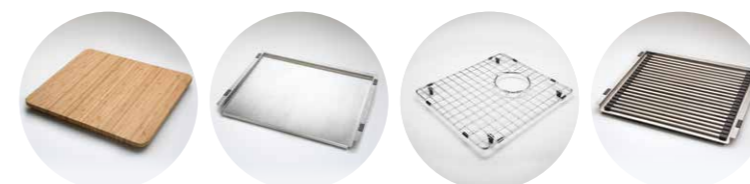

Feature Accessories /

See page 34 for the accessories that come included with this sink.

These **universal sinks** offer greater flexibility as they are suitable for both topmount and undermount installation.

*Refer to oliveri.com.au for warranty details.

Oliveri