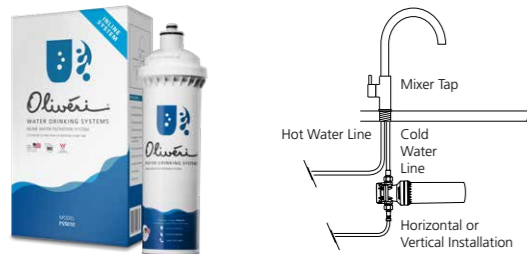

Inline Water Filtration Systems

Connects to any new or existing mixer tap.

- **FS5010**
  Inline Water Filtration System for Standard Water Use
- **FR5910**
  Inline Water Filtration Replacement Cartridge for Standard Water Use
- **FS5050**
  Inline Water Filtration System for Harsh Water Use
- **FR5950**
  Inline Water Filtration Replacement Cartridge for Harsh Water Use