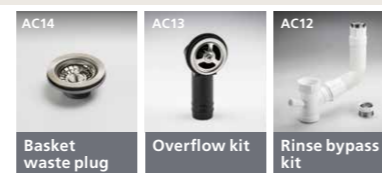

Laundry

● Included
○ Optional

Sink Models	AC14	AC13	AC12
T145	●		
T145S	●		●
T145S/OF	●	●	●
T170	●		
T170S	●		●
DU490U	●		

Oliveri®

Discover more ...