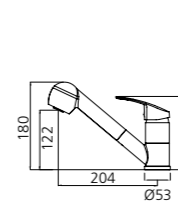

Warranty 10 years*

Pull out spray mixer

Maximum pressure / 500kPa
WELS 5 Star / 6.0L per minute

Lead FREE

- LON580FCR-P / T43019
- LON580FMB-P / T43019
- LON580FBN-P / T43019

Single lever mixer

Maximum pressure / 500kPa
WELS 5 Star / 6.0L per minute

Lead FREE

- LON580FCR / T43018
- LON580FMB / T43018
- LON580FBN / T43018