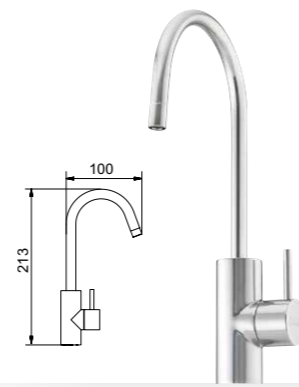

## Round Goose Neck Filter Tap

With water filtration system

- Included in Satellite Water Filtration System kit:
- FS7025**
- Warranty 6 years\***