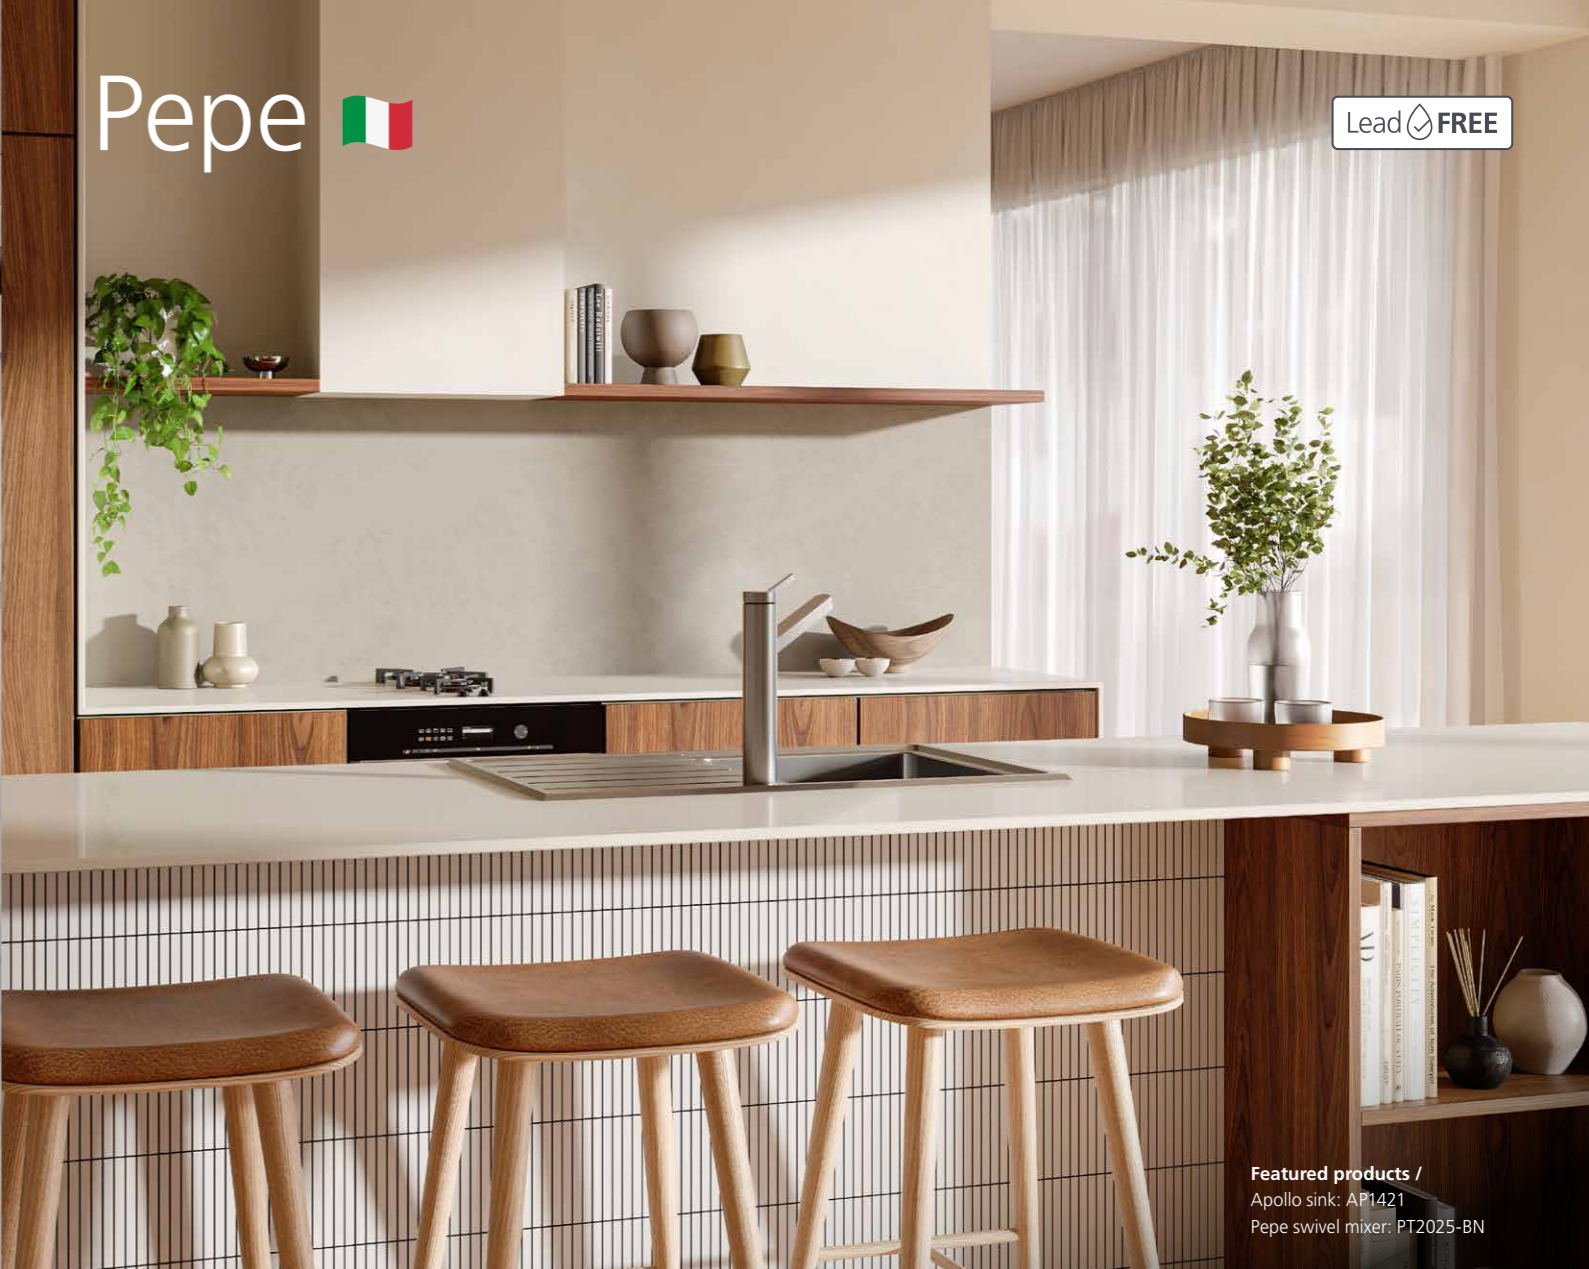

**Overflow option**

**Bypass plumbing**

Vilo 

Lead  FREE

Featured products /  
Santorini sink: ST-WH1551 OF  
Vilo goose neck pull out mixer:  
VT2400-GM

Pepe 

Lead  FREE

Featured products /  
Apollo sink: AP1421  
Pepe swivel mixer: PT2025-BN