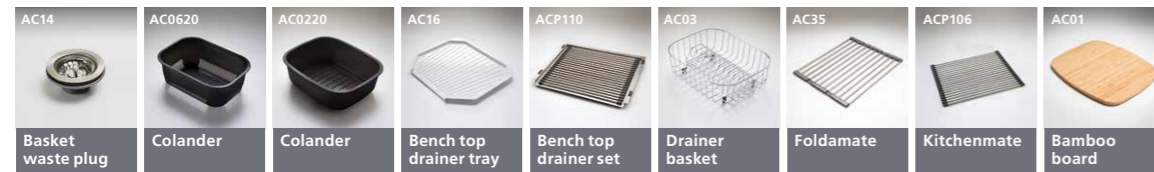

LakeLand

● Included
○ Optional

Sink Models	AC14	AC0620	AC0220	AC16	ACP110	AC03	AC35	ACP106	AC01
LL136(7)	●●		○	○	○	○	○	○	○
LL156(7)	●●			○	○	○	○	○	○
LL126(7)	●●	○		○	○	○	○	○	○
LL116(7)	●			○	○	○	○	○	○