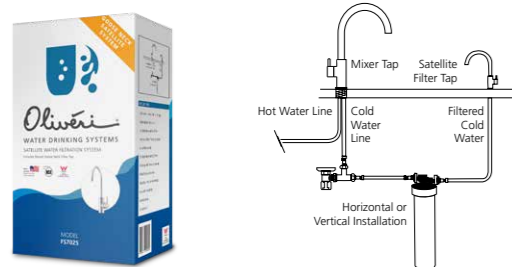

Satellite Water Filtration Systems

Filters mains water through a designer satellite filter tap.

- **FS7025**
  Satellite Water Filtration System with Round Goose Neck Filter Tap
- **FR7905**
  Satellite Water Filtration Replacement Cartridge