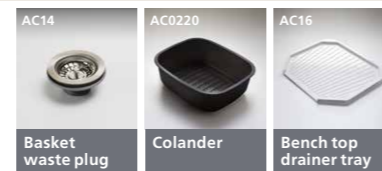

Martini

● Included
○ Optional

Sink Models	AC14	AC0220	AC16
440	●		○
MR501(2)	●	●	○