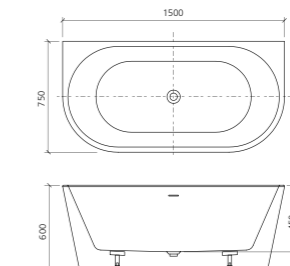

1700mm wide / NA1700-OF
Capacity 280L

Naples / Back to wall bath with overflow

1500mm wide / NA1500BTW-OF
Capacity 220L

1700mm wide / NA1700BTW-OF
Capacity 270L

Toilets

Optional set out available for all toilets.