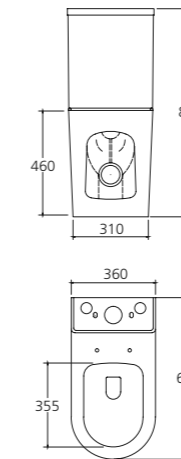

Comfort Height Toilet Suites

Vienna / Comfort height back to wall toilet suite

WELS 4 Star / 3.5L avg flush volume
VI1273CH / Pan VI127H3T / Cistern VI127H3W / Seat VI1273ST