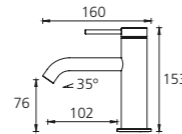

Venice

Dual Flow | 6 and 5 Star WELS Rated

Lead FREE

Basin mixers

Straight / WELS 6 Star / 4.5L per min*

- Chrome VE106500FCR
- Matte Black VE106506FMB
- Brushed Nickel VE106504FBN
- Gunmetal VE106505FGM
- Classic Gold VE106503FCG

Curved / WELS 6 Star / 4.5L per min*

- Chrome VE103500FCR
- Matte Black VE103506FMB
- Brushed Nickel VE103504FBN
- Gunmetal VE103505FGM
- Classic Gold VE103503FCG