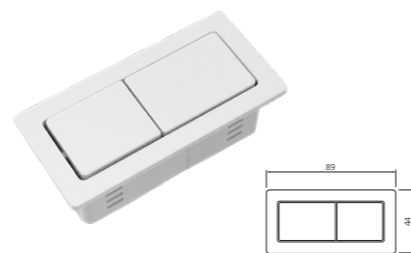

Compatible with Dublin, Oslo and Vienna toilet suite seats.

- Gloss White ACC-TSHC1-WH

Gloss white back to wall cistern buttons

Dual flush button set. Compatible with all Oliveri back to wall toilet suite cisterns.