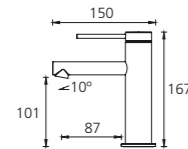

Venice

Dual Flow | 6 and 5 Star WELS Rated

Lead FREE

Basin mixers

Straight / WELS 6 Star / 4.5L per min*

- Chrome VE106500FCR
- Matte Black VE106506FMB
- Brushed Nickel VE106504FBN
- Gunmetal VE106505FGM
- Classic Gold VE106503FCG

Curved / WELS 6 Star / 4.5L per min*

- Chrome VE103500FCR
- Matte Black VE103506FMB
- Brushed Nickel VE103504FBN
- Gunmetal VE103505FGM
- Classic Gold VE103503FCG