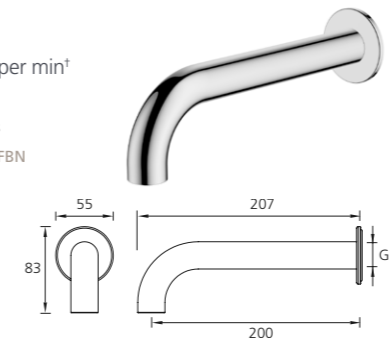

Curved / WELS 6 Star / 4.5L per min*

- Chrome VE105200FCR
- Matte Black VE105206FMB
- Brushed Nickel VE105204FBN
- Gunmetal VE105205FGM
- Classic Gold VE105203FCG