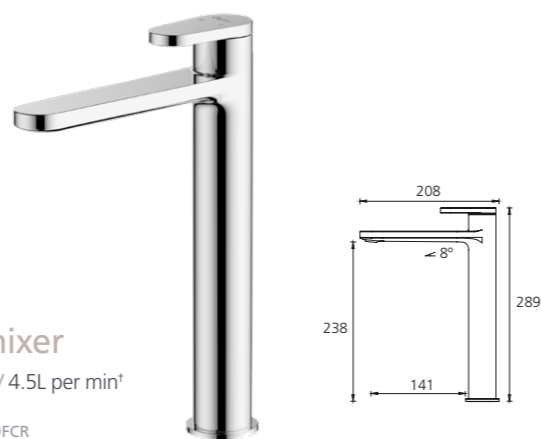

London

Dual Flow | 6 and 5 Star WELS Rated | Lead FREE

Basin mixer

WELS 6 Star / 4.5L per min*
 ● Chrome LON903500FCR

Tower basin mixer

WELS 6 Star / 4.5L per min*
 ● Chrome LON096500FCR

Wall mixer set

WELS 6 Star / 4.5L per min*
 ● Chrome LON099500FCR