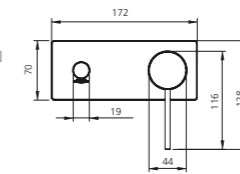

Curved
WELS 6 Star
4.5L per min*

- Chrome VE105500FCR
- Matte Black VE105516FMB
- Brushed Nickel VE105504FBN
- Gunmetal VE105505FGM
- Classic Gold VE105503FCG

Wall spouts

Straight / WELS 6 Star / 4.5L per min*