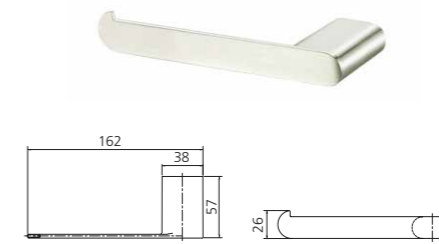

Toilet roll holder

- Chrome MA855D26CR
- Matte Black MA855DC3MB
- Brushed Nickel MA855D07BN
- Gunmetal MA855-F5GM
- Classic Gold MA855-F6CG