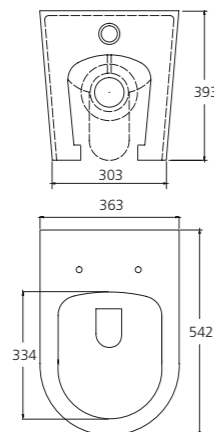

Wall Faced Toilet Suite

Oslo / Wall faced toilet suite

WELS 4 Star / 3.5L avg flush volume
OS127-PSC
Includes pan, seat and Geberit cistern. Flush plate sold separately.
Pan OS127BTW / Seat VI1273ST