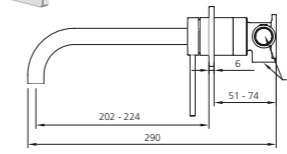

Curved
WELS 6 Star
4.5L per min*

- Chrome VE105500FCR
- Matte Black VE105516FMB
- Brushed Nickel VE105504FBN
- Gunmetal VE105505FGM
- Classic Gold VE105503FCG

Wall spouts

Straight / WELS 6 Star / 4.5L per min*