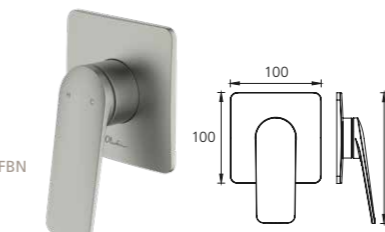

Wall mixer

● Chrome PA100500FCR
● Matte Black PA100516FMB
● Brushed Nickel PA100500FBN
● Gunmetal PA100505FGM
● Classic Gold PA100503FCG

Wall mixers with diverters upon request.

Tower basin mixer

WELS 6 Star / 4.5L per min*
● Chrome PA070520FCR
● Matte Black PA070526FMB
● Brushed Nickel PA070520FBN
● Gunmetal PA070525FGM
● Classic Gold PA070523FCG