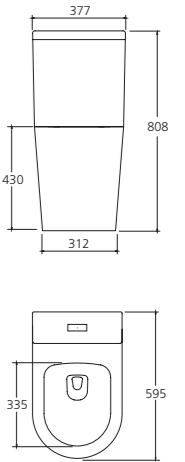

Vienna / Short projection comfort height back to wall toilet suite

WELS 4 Star / 3.5L avg flush volume
VI600CHA / Pan VI600CHA-P / Cistern VI600CHA-C / Seat VI600CHA-ST