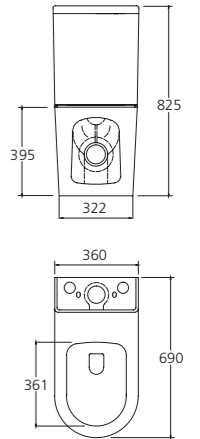

Vienna / Back to wall toilet suite

WELS 4 Star / 3.5L avg flush volume
VI1273 / Pan VI1273T / Cistern VI1273W / Seat VI1273ST