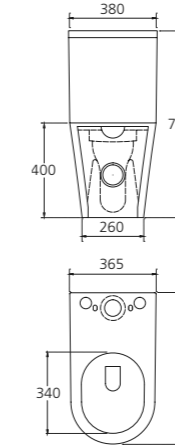

Back To Wall Toilet Suites

Dublin / Back to wall toilet suite

WELS 4 Star / 3.5L avg flush volume
DU1343 / Pan DU1343BT / Cistern DU1343BW / Seat DU1343BT