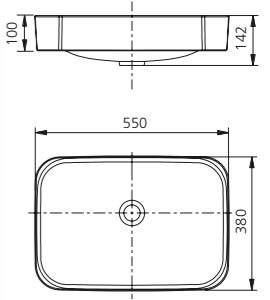

Vienna

Counter top basin

Bowl capacity **14.0L** / V17131

Note: counter top cut out required.

Oslo

Oval undermount basin

Bowl capacity **8.5L** / OS536

Dublin

Compact wall hung basin

Left tap landing / Bowl capacity **1.04L** / DU100-LH

Compact wall hung basin

Right tap landing / Bowl capacity **1.04L** / DU100-RH

Counter top basin

Bowl capacity **4.5L** / Tap hole: DU7130C / No tap hole: DU7130C-N

Semi-recessed basin

Bowl capacity **3.5L** / Tap hole: DU7130E / No tap hole: DU7130E-N

Wall hung basin

Bowl capacity **4.5L** / Tap hole: DU7130D / No tap hole: DU7130D-N

Inset basin

Bowl capacity **3.5L** / Tap hole: DU7130F / No tap hole: DU7130F-N

Munich

Wall hung basins

Bowl capacity **11.2L**
Right hand bowl / MU005WH
Left hand bowl / MU006WH

Can be installed to comply with AS 1428.1