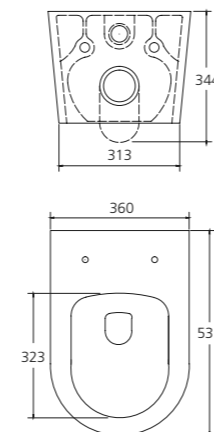

Wall Hung Toilet Suite

Oslo / Wall hung toilet suite

WELS 4 Star / 3.5L avg flush volume
OS513-PSC
Includes pan, seat and Geberit cistern. Flush plate sold separately.
Pan OS0513 / Seat VI1273ST