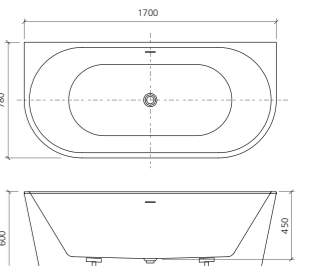

1700mm wide / NA1700-OF
Capacity 280L

Naples / Back to wall bath with overflow

1500mm wide / NA1500BTW-OF
Capacity 220L

1700mm wide / NA1700BTW-OF
Capacity 270L

Toilets

Optional set out available for all toilets.