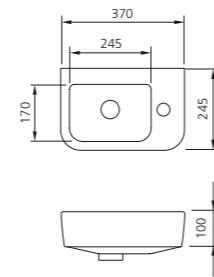

Compact wall hung basin

Right tap landing / Bowl capacity **1.04L** / DU100-RH