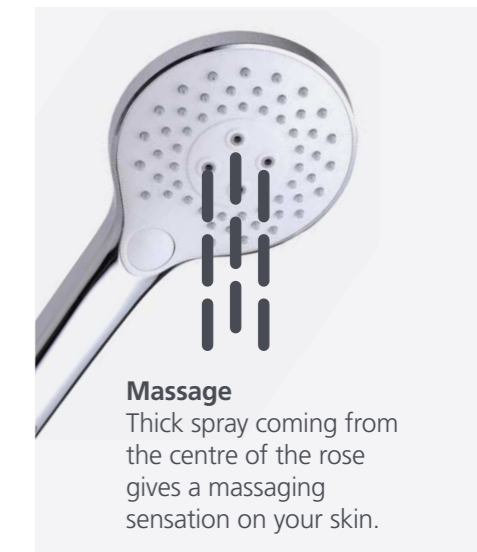

Showers

Creating a stunning bathroom is easy with more than 50 products in the Oliveri Shower range. Seamlessly incorporate European style with the circular Rome collection, square Monaco or retro Copenhagen, and a choice of five finishes - chrome, matte black, brushed nickel, gunmetal and classic gold.

You'll be spoiled for choice with ceiling, wall, rail mount or hand-held shower heads, and a range of shower arms and mixers.

Dual showers feature integrated diverter to switch from hand shower to overhead rose.

Oliveri hand showers offer **three spray settings** that can be easily selected using a button or lever.