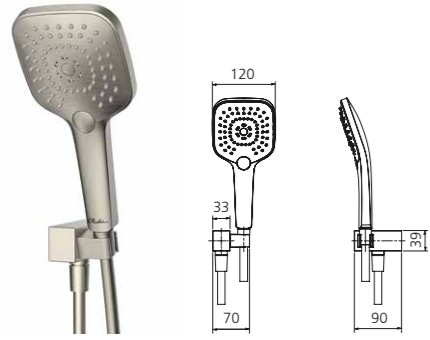

Monaco

Hand shower with bracket

WELS 3 Star / 9L per min

- **Chrome & White** MO168013BCR
- **Matte Black** MO168013BMB
- **Brushed Nickel** MO168013BBN