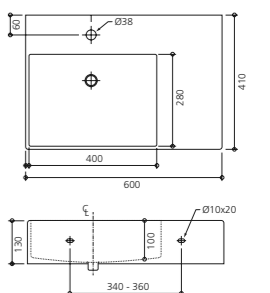

Munich

Wall hung basins

Bowl capacity **11.2L**
Right hand bowl / MU005WH
Left hand bowl / MU006WH

Can be installed to comply with AS 1428.1