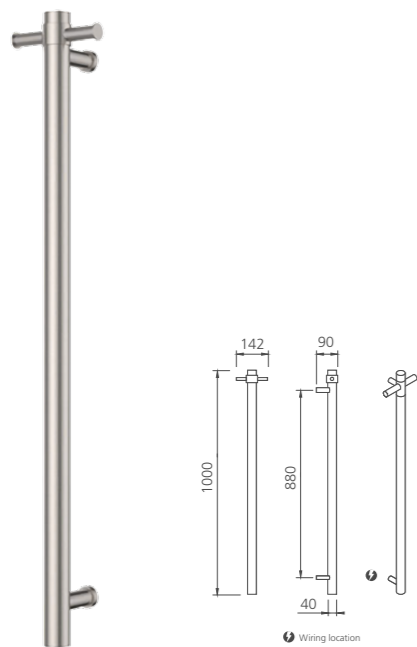

Hand towel rail

- Chrome MA860D26CR
- Matte Black MA860DC3MB
- Brushed Nickel MA860D07BN
- Gunmetal MA860BF5GM
- Classic Gold MA860BF6CG

Heated Towel Rails

Featured products /
Venice heated vertical towel rail in gunmetal: VE6595GM

Oliveri®

Discover more ...

Kitchen

Commercial Care

Gessi

Terzofoco

Venice heated vertical towel rail

- Chrome VE6595SS
- **Matte Black** VE6595MB
- **Gunmetal** VE6595GM
- Brushed Nickel VE6595BN

Venice heated towel ladder

- Chrome VE6590SS
- **Matte Black** VE6590MB
- **Gunmetal** VE6590GM
- Brushed Nickel VE6590BN

View our full range
oliveri.com.au

ELEVATE
YOUR
EVERYDAY.

View our high-quality kitchen
and laundry range expertly
designed to suit your home.
oliveri.com.au