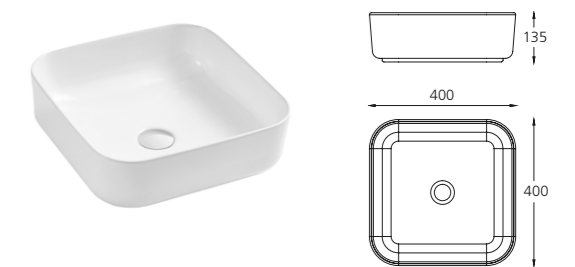

Inset

A neat installation option.

Undermount

A minimalistic look.

Semi-recessed

Space saving for narrow vanities.

Wall Hung

A contemporary and space saving solution.

Naples

Counter top circular basin
 Bowl capacity **9.3L**

Counter top rectangular basin
 Bowl capacity **14.9L** / NA3711

Black line counter top basin
 Bowl capacity **10.5L** / NA7115B

Counter top square basin
 Bowl capacity **12.9L** / NA3721