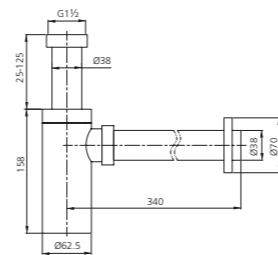

Bottle traps

Fits a variety of bathroom basins. Adjustable height and adjustable outlet length.

- Chrome ACC186-W-CR
- Black ACC186-W-MB
- Classic Gold ACC186-W-CG
- Gunmetal ACC186-W-GM
- Brushed Nickel ACC186-W-BN
- Gloss White ACC186-S-GW