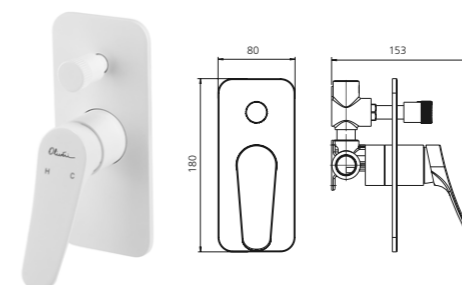

With diverter

WELS 5 Star / 6L per min

- **Chrome**
  VA304500CR
- **Matte Black**
  VA304516MB
- **Brushed Nickel**
  VA304502BN
- **Gunmetal**
  VA304505GM
- **Classic Gold**
  VA304503CG
- **White (Satin)**
  VA304507WH