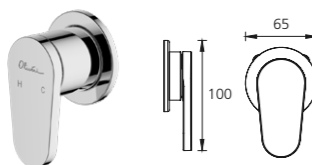

Wall mixers with diverters upon request.

Unibody Wall Mixers SERIES 2

With Oliveri's Series 2* unibody wall mixer designs, you can switch the trim colour and/or design style of a compatible wall mixer after installation.