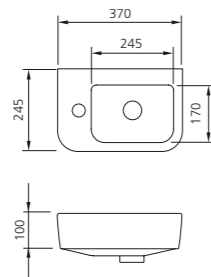

Note: counter top cut out required.

Featured products /
 Verona basin mixer in white (satin): VA300507WH
 Oslo undermount basin: OS536

Oslo

Oval undermount basin

Bowl capacity **8.5L** / OS536

Dublin

Compact wall hung basin