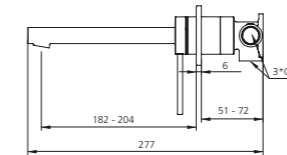

Venice

Dual Flow | 6 and 5 Star WELS Rated

Lead FREE

Basin mixers

Straight / WELS 6 Star / 4.5L per min*

- Chrome VE106500FCR
- Matte Black VE106506FMB
- Brushed Nickel VE106504FBN
- Gunmetal VE106505FGM
- Classic Gold VE106503FCG

Curved / WELS 6 Star / 4.5L per min*

- Chrome VE103500FCR
- Matte Black VE103506FMB
- Brushed Nickel VE103504FBN
- Gunmetal VE103505FGM
- Classic Gold VE103503FCG

Tower basin mixers

Straight / WELS 6 Star / 4.5L per min*

- Chrome VE107500FCR
- Matte Black VE107506MB
- Brushed Nickel VE107504FBN
- Gunmetal VE107505FGM
- Classic Gold VE107503FCG

Curved / WELS 6 Star / 4.5L per min*

- Chrome VE104500FCR
- Matte Black VE104506FMB
- Brushed Nickel VE104504FBN
- Gunmetal VE104505FGM
- Classic Gold VE104503FCG

Floor mounted bath filler

- Chrome VE994510CR
- Matte Black VE994526MB

Wall mixer sets

Straight
WELS 6 Star
4.5L per min*

- Chrome VE108500FCR
- Matte Black VE108516FMB
- Brushed Nickel VE108504FBN
- Gunmetal VE108505FGM
- Classic Gold VE108503FCG

Curved
WELS 6 Star
4.5L per min*

- Chrome VE105500FCR
- Matte Black VE105516FMB
- Brushed Nickel VE105504FBN
- Gunmetal VE105505FGM
- Classic Gold VE105503FCG

Wall spouts

Straight / WELS 6 Star / 4.5L per min*

- Chrome VE108200FCR
- Matte Black VE108206FMB
- Brushed Nickel VE108204FBN
- Gunmetal VE108205FGM
- Classic Gold VE108203FCG

Curved / WELS 6 Star / 4.5L per min*

- Chrome VE105200FCR
- Matte Black VE105206FMB
- Brushed Nickel VE105204FBN
- Gunmetal VE105205FGM
- Classic Gold VE105203FCG

Wall mixer

- Chrome VE111500FCR
- Matte Black VE111516FMB
- Brushed Nickel VE111504FBN
- Gunmetal VE111505FGM
- Classic Gold VE111503FCG

Wall mixers with diverters upon request.

Unibody Wall Mixers SERIES 2