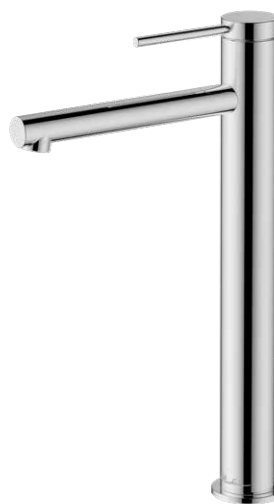

Venice

Dual Flow | 6 and 5 Star WELS Rated

Lead FREE

Basin mixers

Straight / WELS 6 Star / 4.5L per min*

- Chrome VE106500FCR
- Matte Black VE106506FMB
- Brushed Nickel VE106504FBN
- Gunmetal VE106505FGM
- Classic Gold VE106503FCG

Curved / WELS 6 Star / 4.5L per min*

- Chrome VE103500FCR
- Matte Black VE103506FMB
- Brushed Nickel VE103504FBN
- Gunmetal VE103505FGM
- Classic Gold VE103503FCG

Tower basin mixers

Straight / WELS 6 Star / 4.5L per min*

- Chrome VE107500FCR
- Matte Black VE107506MB
- Brushed Nickel VE107504FBN
- Gunmetal VE107505FGM
- Classic Gold VE107503FCG

Curved / WELS 6 Star / 4.5L per min*

- Chrome VE104500FCR
- Matte Black VE104506FMB
- Brushed Nickel VE104504FBN
- Gunmetal VE104505FGM
- Classic Gold VE104503FCG

Floor mounted bath filler

- Chrome VE994510CR
- Matte Black VE994526MB

Wall mixer sets

Straight
WELS 6 Star
4.5L per min*

- Chrome VE108500FCR
- Matte Black VE108516FMB
- Brushed Nickel VE108504FBN
- Gunmetal VE108505FGM
- Classic Gold VE108503FCG

Curved
WELS 6 Star
4.5L per min*

- Chrome VE105500FCR
- Matte Black VE105516FMB
- Brushed Nickel VE105504FBN
- Gunmetal VE105505FGM
- Classic Gold VE105503FCG

Wall spouts

Straight / WELS 6 Star / 4.5L per min*

- Chrome VE108200FCR
- Matte Black VE108206FMB
- Brushed Nickel VE108204FBN
- Gunmetal VE108205FGM
- Classic Gold VE108203FCG

Curved / WELS 6 Star / 4.5L per min*

- Chrome VE105200FCR
- Matte Black VE105206FMB
- Brushed Nickel VE105204FBN
- Gunmetal VE105205FGM
- Classic Gold VE105203FCG

Wall mixer

- Chrome VE111500FCR
- Matte Black VE111516FMB
- Brushed Nickel VE111504FBN
- Gunmetal VE111505FGM
- Classic Gold VE111503FCG

Wall mixers with diverters upon request.

Unibody Wall Mixers SERIES 2