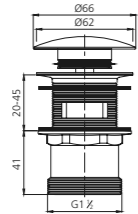

Universal pop up plug and waste

This pop-up plug and waste is suitable for all Oliveri basins, including basins with an overflow.

- Chrome ACC706-D-CH
- Black ACC706-D-BK
- Classic Gold ACC706-D-CG
- Gunmetal ACC706-D-GM
- Brushed Nickel ACC706-D-BN
- White ACC706-R-GW