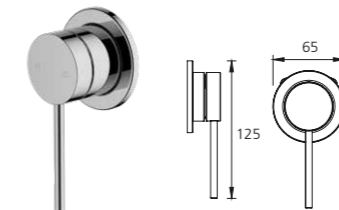

Wall mixer

- Chrome VE111500FCR
- Matte Black VE111516FMB
- Brushed Nickel VE111504FBN
- Gunmetal VE111505FGM
- Classic Gold VE111503FCG

Wall mixers with diverters upon request.