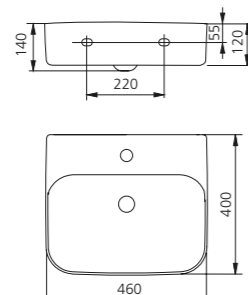

Wall hung basin

Bowl capacity **4.5L** / Tap hole: DU7130D / No tap hole: DU7130D-N