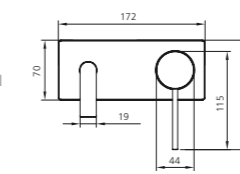

Curved
WELS 6 Star
4.5L per min*

- Chrome VE105500FCR
- Matte Black VE105516FMB
- Brushed Nickel VE105504FBN
- Gunmetal VE105505FGM
- Classic Gold VE105503FCG

Wall spouts

Straight / WELS 6 Star / 4.5L per min*