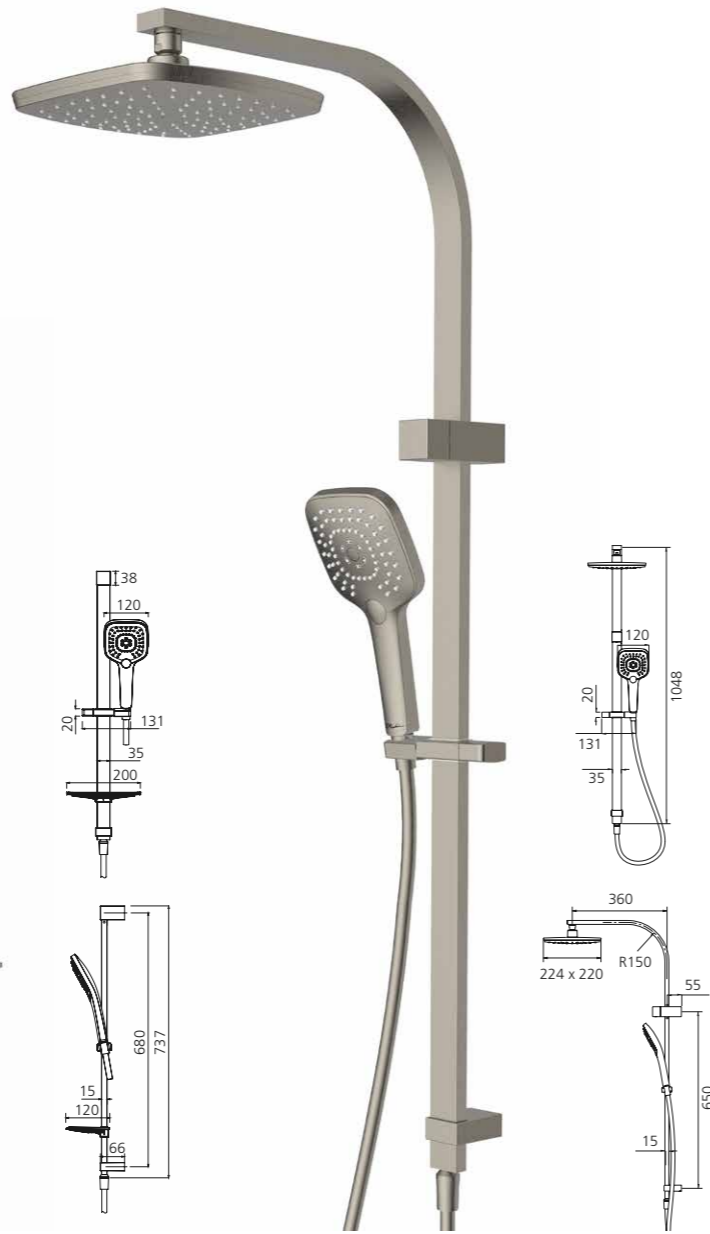

You'll be spoiled for choice with ceiling, wall, rail mount or hand-held shower heads, and a range of shower arms and mixers.

Dual showers feature integrated diverter to switch from hand shower to overhead rose.

Hand shower head

WELS 3 Star / 9L per min

- **Chrome & White** MO168013HCR
- **Matte Black** MO168013HMB
- **Brushed Nickel** MO168013HBN

Hand shower with rail

WELS 3 Star / 9L per min

- **Chrome & White** MO168013CR
- **Matte Black** MO168013MB
- **Brushed Nickel** MO168013BN