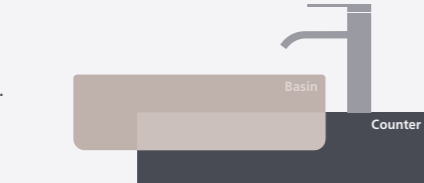

Installation Options:

We offer five different installation choices across the range - countertop, wall-hung, semi-recessed, inset and undermount.

Counter Top

A statement focal point in your bathroom design.

Inset

A neat installation option.

Undermount

A minimalistic look.

Semi-recessed

Space saving for narrow vanities.

Wall Hung

A contemporary and space saving solution.