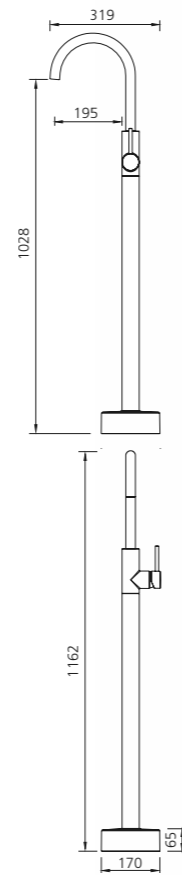

Tower basin mixers

Straight / WELS 6 Star / 4.5L per min*

- Chrome VE107500FCR
- Matte Black VE107506MB
- Brushed Nickel VE107504FBN
- Gunmetal VE107505FGM
- Classic Gold VE107503FCG

Curved / WELS 6 Star / 4.5L per min*

- Chrome VE104500FCR
- Matte Black VE104506FMB
- Brushed Nickel VE104504FBN
- Gunmetal VE104505FGM
- Classic Gold VE104503FCG

Floor mounted bath filler

- Chrome VE994510CR
- Matte Black VE994526MB