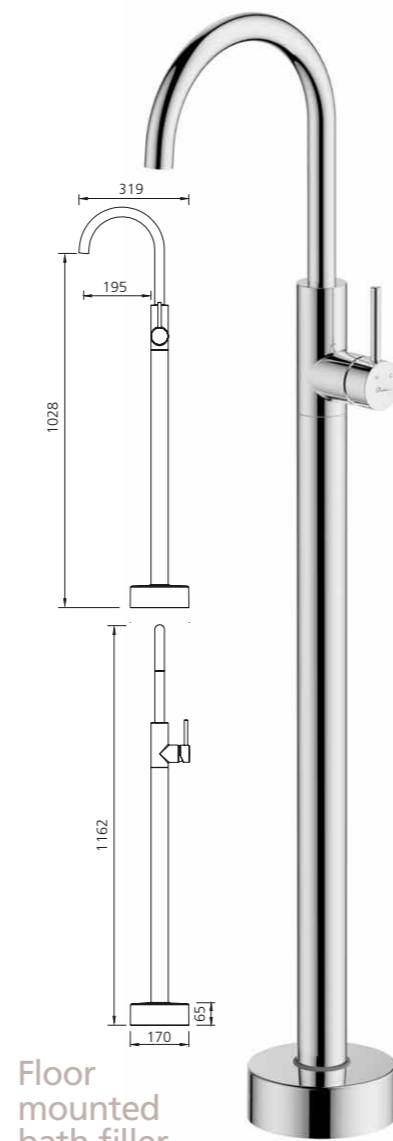

Tower basin mixers

Straight / WELS 6 Star / 4.5L per min*

- Chrome VE107500FCR
- Matte Black VE107506MB
- Brushed Nickel VE107504FBN
- Gunmetal VE107505FGM
- Classic Gold VE107503FCG

Curved / WELS 6 Star / 4.5L per min*

- Chrome VE104500FCR
- Matte Black VE104506FMB
- Brushed Nickel VE104504FBN
- Gunmetal VE104505FGM
- Classic Gold VE104503FCG

Floor mounted bath filler

- Chrome VE994510CR
- Matte Black VE994526MB

Wall mixer sets

Straight
WELS 6 Star
4.5L per min*

- Chrome VE108500FCR
- Matte Black VE108516FMB
- Brushed Nickel VE108504FBN
- Gunmetal VE108505FGM
- Classic Gold VE108503FCG

Curved
WELS 6 Star
4.5L per min*

- Chrome VE105500FCR
- Matte Black VE105516FMB
- Brushed Nickel VE105504FBN
- Gunmetal VE105505FGM
- Classic Gold VE105503FCG

Wall spouts

Straight / WELS 6 Star / 4.5L per min*

- Chrome VE108200FCR
- Matte Black VE108206FMB
- Brushed Nickel VE108204FBN
- Gunmetal VE108205FGM
- Classic Gold VE108203FCG

Curved / WELS 6 Star / 4.5L per min*

- Chrome VE105200FCR
- Matte Black VE105206FMB
- Brushed Nickel VE105204FBN
- Gunmetal VE105205FGM
- Classic Gold VE105203FCG