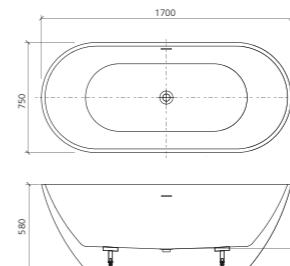

1700mm wide / NA1700-OF
Capacity 280L

Naples / Back to wall bath with overflow

1500mm wide / NA1500BTW-OF
Capacity 220L

1700mm wide / NA1700BTW-OF
Capacity 270L

Toilets

Optional set out available for all toilets.