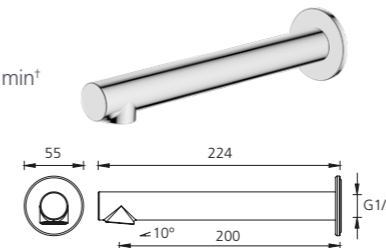

Wall spouts

Straight / WELS 6 Star / 4.5L per min*

- Chrome VE108200FCR
- Matte Black VE108206FMB
- Brushed Nickel VE108204FBN
- Gunmetal VE108205FGM
- Classic Gold VE108203FCG