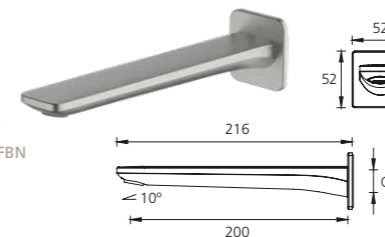

London

Dual Flow | 6 and 5 Star WELS Rated | Lead FREE

Basin mixer

WELS 6 Star / 4.5L per min*
● Chrome LON903500FCR

Tower basin mixer

WELS 6 Star / 4.5L per min*
● Chrome LON096500FCR

Wall mixer set

WELS 6 Star / 4.5L per min*
● Chrome LON099500FCR

Wall spout

WELS 6 Star / 4.5L per min*
● Chrome LON099200FCR

Wall mixer

● Chrome LON097500FCR

Wall mixers with diverters upon request.

Unibody Wall Mixers SERIES 2

With Oliveri's Series 2* unibody wall mixer designs, you can switch the trim colour and/or design style of a compatible wall mixer after installation.

Wall Mixer Set Inwall Body

UNI-C2-BY
Compatible with all London, Paris and Venice trim kits*

Wall Mixer Set Trim Kit

● Chrome LON099500FCR-TK

Wall Mixer Inwall Body

UNI-A2-BY
Compatible with all London, Paris and Venice trim kits*

Wall Mixer Trim Kit

● Chrome LON097500FCR-TK

*With Series 2 inwall mixer bodies, trim kits of all colours from Oliveri's London, Paris and Venice ranges can be interchanged at any time without specialist equipment.

Paris

Dual Flow | 6 and 5 Star WELS Rated | Lead FREE

Basin mixer

WELS 6 Star / 4.5L per min*
● Chrome PA069520FCR
● Matte Black PA069526FMB
● Brushed Nickel PA069520FBN
● Gunmetal PA069525FGM
● Classic Gold PA069523FCG

Wall mixer set

WELS 6 Star / 4.5L per min*
● Chrome PA102500FCR
● Matte Black PA102516FMB
● Brushed Nickel PA102500FBN
● Gunmetal PA102505FGM
● Classic Gold PA102503FCG

Wall spout

WELS 6 Star / 4.5L per min*
● Chrome PA102200FCR
● Matte Black PA102206FMB
● Brushed Nickel PA102200FBN
● Gunmetal PA102205FGM
● Classic Gold PA102203FCG

Wall mixer

● Chrome PA100500FCR
● Matte Black PA100516FMB
● Brushed Nickel PA100500FBN
● Gunmetal PA100505FGM
● Classic Gold PA100503FCG

Wall mixers with diverters upon request.

Tower basin mixer