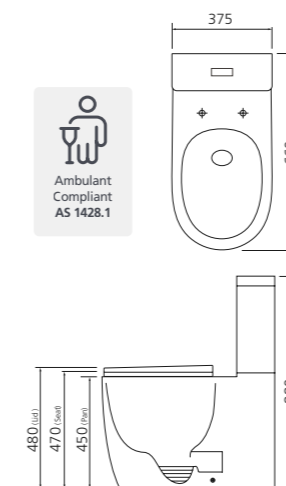

Comfort Height Toilet Suites

Vienna / Comfort height back to wall toilet suite

WELS 4 Star / 3.5L avg flush volume
VI1273CH / Pan VI127H3T / Cistern VI127H3W / Seat VI1273ST

Vienna / Short projection comfort height back to wall toilet suite

WELS 4 Star / 3.5L avg flush volume
VI600CHA / Pan VI600CHA-P / Cistern VI600CHA-C / Seat VI600CHA-ST

Wall Faced Toilet Suite

Oslo / Wall faced toilet suite

WELS 4 Star / 3.5L avg flush volume
OS127-PSC
Includes pan, seat and Geberit cistern. Flush plate sold separately.
Pan OS127BTW / Seat VI1273ST

Wall Hung Toilet Suite

Oslo / Wall hung toilet suite

WELS 4 Star / 3.5L avg flush volume
OS513-PSC
Includes pan, seat and Geberit cistern. Flush plate sold separately.
Pan OS0513 / Seat VI1273ST

Naples / Comfort height back to wall toilet suite