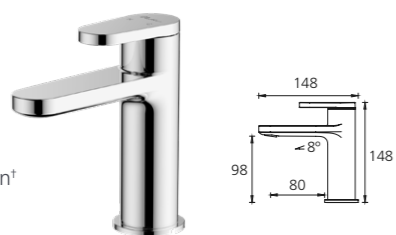

Basin mixer

WELS 6 Star / 4.5L per min*
● Chrome LON903500FCR