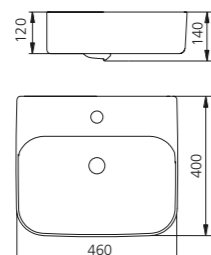

Counter top basin

Bowl capacity **4.5L** / Tap hole: DU7130C / No tap hole: DU7130C-N