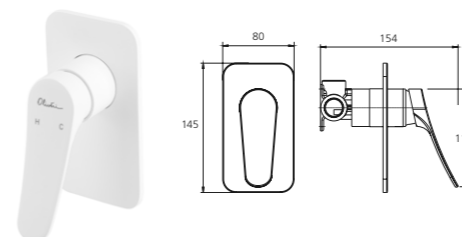

Wall mixer

WELS 5 Star / 6L per min

- **Chrome**
  VA303500CR
- **Matte Black**
  VA303516MB
- **Brushed Nickel**
  VA303502BN
- **Gunmetal**
  VA303505GM
- **Classic Gold**
  VA303503CG
- **White (Satin)**
  VA303507WH