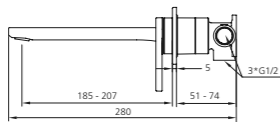

London

Dual Flow | 6 and 5 Star WELS Rated | Lead FREE

Basin mixer

WELS 6 Star / 4.5L per min*
 ● Chrome LON903500FCR

Tower basin mixer

WELS 6 Star / 4.5L per min*
 ● Chrome LON096500FCR

Wall mixer set

WELS 6 Star / 4.5L per min*
 ● Chrome LON099500FCR