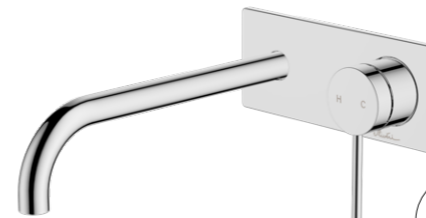

Curved
WELS 6 Star
4.5L per min*

- Chrome VE105500FCR
- Matte Black VE105516FMB
- Brushed Nickel VE105504FBN
- Gunmetal VE105505FGM
- Classic Gold VE105503FCG

Wall spouts

Straight / WELS 6 Star / 4.5L per min*