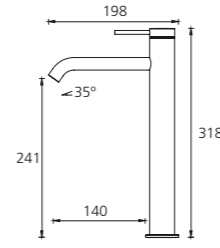

Venice

Dual Flow | 6 and 5 Star WELS Rated

Lead FREE

Basin mixers

Straight / WELS 6 Star / 4.5L per min*

- Chrome VE106500FCR
- Matte Black VE106506FMB
- Brushed Nickel VE106504FBN
- Gunmetal VE106505FGM
- Classic Gold VE106503FCG

Curved / WELS 6 Star / 4.5L per min*

- Chrome VE103500FCR
- Matte Black VE103506FMB
- Brushed Nickel VE103504FBN
- Gunmetal VE103505FGM
- Classic Gold VE103503FCG

Tower basin mixers

Straight / WELS 6 Star / 4.5L per min*

- Chrome VE107500FCR
- Matte Black VE107506MB
- Brushed Nickel VE107504FBN
- Gunmetal VE107505FGM
- Classic Gold VE107503FCG

Curved / WELS 6 Star / 4.5L per min*

- Chrome VE104500FCR
- Matte Black VE104506FMB
- Brushed Nickel VE104504FBN
- Gunmetal VE104505FGM
- Classic Gold VE104503FCG

Floor mounted bath filler

- Chrome VE994510CR
- Matte Black VE994526MB

Wall mixer sets

Straight
WELS 6 Star
4.5L per min*

- Chrome VE108500FCR
- Matte Black VE108516FMB
- Brushed Nickel VE108504FBN
- Gunmetal VE108505FGM
- Classic Gold VE108503FCG

Curved
WELS 6 Star
4.5L per min*

- Chrome VE105500FCR
- Matte Black VE105516FMB
- Brushed Nickel VE105504FBN
- Gunmetal VE105505FGM
- Classic Gold VE105503FCG

Wall spouts

Straight / WELS 6 Star / 4.5L per min*

- Chrome VE108200FCR
- Matte Black VE108206FMB
- Brushed Nickel VE108204FBN
- Gunmetal VE108205FGM
- Classic Gold VE108203FCG

Curved / WELS 6 Star / 4.5L per min*

- Chrome VE105200FCR
- Matte Black VE105206FMB
- Brushed Nickel VE105204FBN
- Gunmetal VE105205FGM
- Classic Gold VE105203FCG

Wall mixer

- Chrome VE111500FCR
- Matte Black VE111516FMB
- Brushed Nickel VE111504FBN
- Gunmetal VE111505FGM
- Classic Gold VE111503FCG

Wall mixers with diverters upon request.

Unibody Wall Mixers SERIES 2