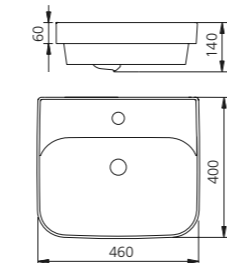

Inset basin

Bowl capacity **3.5L** / Tap hole: DU7130F / No tap hole: DU7130F-N