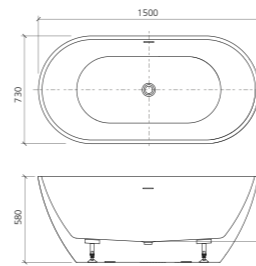

1700mm wide / NA1700-OF
Capacity 280L

Naples / Back to wall bath with overflow

1500mm wide / NA1500BTW-OF
Capacity 220L

1700mm wide / NA1700BTW-OF
Capacity 270L

Toilets

Optional set out available for all toilets.