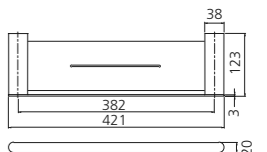

Basin overflow ring

Compatible with selected Oliveri vitreous china basins.

- Matte Black ACCOFR-1
- Classic Gold ACCOFR-CG
- Gunmetal ACCOFR-GM
- Brushed Nickel ACCOFR-BN
- Gloss White ACCOFR-GW