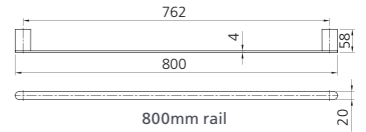

Madrid

Available in two sizes

Available in two sizes

Double towel rail

650mm

- Chrome MA824E26CR
- Matte Black MA824EC3MB
- Brushed Nickel MA824E07BN
- Gunmetal MA824EF5GM
- Classic Gold MA824EF6CG

800mm

- Chrome MA830B26CR
- Matte Black MA830BC3MB
- Brushed Nickel MA830B07BN
- Gunmetal MA830EF5GM
- Classic Gold MA830EF6CG

Single towel rail

650mm

- Chrome MA824C26CR
- Matte Black MA824CC3MB
- Brushed Nickel MA824C07BN
- Gunmetal MA824CF5GM
- Classic Gold MA824CF6CG

800mm

- Chrome MA830A26CR
- Matte Black MA830AC3MB
- Brushed Nickel MA830A07BN
- Gunmetal MA830CF5GM
- Classic Gold MA830CF6CG