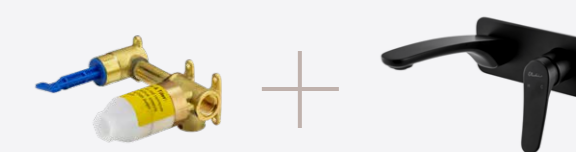

Verona unibody wall mixers SERIES 1

With Verona Series 1* unibody wall mixer designs, you can switch Verona trim colours after installation.

Wall Mixer Set Inwall Body

UNI-C1-BY
Compatible with
Verona trim kits only*