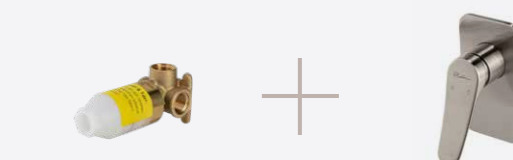

Wall Mixer Inwall Body

UNI-A1-BY
Compatible with
Verona trim kits only*

Wall Mixer Trim Kit

- **Chrome** VA303500CR-TK
- **Matte Black** VA303516MB-TK
- **Brushed Nickel** VA303502BN-TK
- **Gunmetal** VA303505GM-TK
- **Classic Gold** VA303503CG-TK
- **White (Satin)** VA303507WH-TK

*Series 1 inwall mixer bodies are compatible with Verona trim kits only.

Featured products /
Verona basin mixer in white (satin): VA300507WH
Oslo undermount basin: OSS36