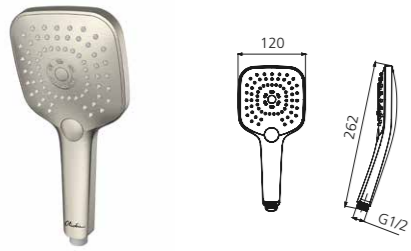

You'll be spoiled for choice with ceiling, wall, rail mount or hand-held shower heads, and a range of shower arms and mixers.

Dual showers feature integrated diverter to switch from hand shower to overhead rose.

Oliveri hand showers offer **three spray settings** that can be easily selected using a button or lever.

Monaco

Hand shower with bracket

WELS 3 Star / 9L per min

- **Chrome & White** MO168013BCR
- **Matte Black** MO168013BMB
- **Brushed Nickel** MO168013BBN