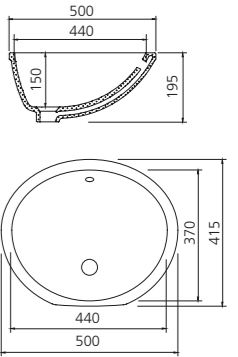

Featured products /
 Venice straight wall spout in chrome: VE108200FCR
 Venice wall mixer in chrome: VE111500FCR
 Vienna counter top basin: V17131

Vienna

Counter top basin

Bowl capacity **14.0L** / V17131

Note: counter top cut out required.

Featured products /
 Verona basin mixer in white (satin): VA300507WH
 Oslo undermount basin: OS536

Oslo

Oval undermount basin

Bowl capacity **8.5L** / OS536

Dublin

Compact wall hung basin