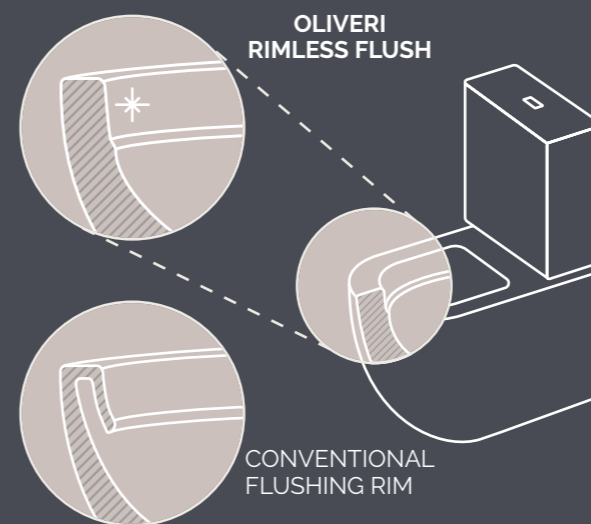

Three shower settings

Choose from rain, needle and massage spray options on all Oliveri hand showers that can be easily switched using a button or lever.

Basins /

Tried and Tested

Our premium glazed basins undergo 200 hours of corrosion testing to ensure durability.

Installation

Choose from countertop, undermount, wall hung, inset or semi recessed basin installation options.

Toilets /

Quiet and safe soft close seats

The Oliveri soft close seat with quick release hinges guarantees maximum hygiene. Soft close is standard with all Oliveri toilet suites.