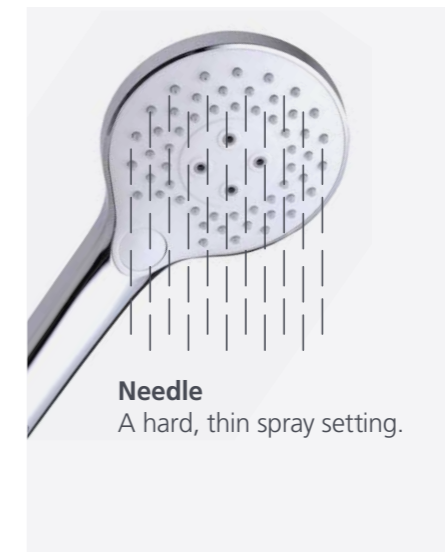

Showers

Creating a stunning bathroom is easy with more than 50 products in the Oliveri Shower range. Seamlessly incorporate European style with the circular Rome collection, square Monaco or retro Copenhagen, and a choice of five finishes - chrome, matte black, brushed nickel, gunmetal and classic gold.

You'll be spoiled for choice with ceiling, wall, rail mount or hand-held shower heads, and a range of shower arms and mixers.

Dual showers feature integrated diverter to switch from hand shower to overhead rose.

Oliveri hand showers offer **three spray settings** that can be easily selected using a button or lever.