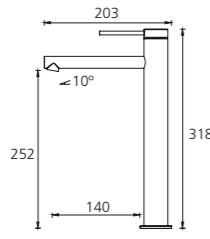

Venice

Dual Flow | 6 and 5 Star WELS Rated

Lead FREE

Basin mixers

Straight / WELS 6 Star / 4.5L per min*

- Chrome VE106500FCR
- Matte Black VE106506FMB
- Brushed Nickel VE106504FBN
- Gunmetal VE106505FGM
- Classic Gold VE106503FCG

Curved / WELS 6 Star / 4.5L per min*

- Chrome VE103500FCR
- Matte Black VE103506FMB
- Brushed Nickel VE103504FBN
- Gunmetal VE103505FGM
- Classic Gold VE103503FCG

Tower basin mixers

Straight / WELS 6 Star / 4.5L per min*

- Chrome VE107500FCR
- Matte Black VE107506MB
- Brushed Nickel VE107504FBN
- Gunmetal VE107505FGM
- Classic Gold VE107503FCG

Curved / WELS 6 Star / 4.5L per min*

- Chrome VE104500FCR
- Matte Black VE104506FMB
- Brushed Nickel VE104504FBN
- Gunmetal VE104505FGM
- Classic Gold VE104503FCG

Floor mounted bath filler

- Chrome VE994510CR
- Matte Black VE994526MB

Wall mixer sets

Straight
WELS 6 Star
4.5L per min*

- Chrome VE108500FCR
- Matte Black VE108516FMB
- Brushed Nickel VE108504FBN
- Gunmetal VE108505FGM
- Classic Gold VE108503FCG

Curved
WELS 6 Star
4.5L per min*

- Chrome VE105500FCR
- Matte Black VE105516FMB
- Brushed Nickel VE105504FBN
- Gunmetal VE105505FGM
- Classic Gold VE105503FCG

Wall spouts

Straight / WELS 6 Star / 4.5L per min*

- Chrome VE108200FCR
- Matte Black VE108206FMB
- Brushed Nickel VE108204FBN
- Gunmetal VE108205FGM
- Classic Gold VE108203FCG

Curved / WELS 6 Star / 4.5L per min*

- Chrome VE105200FCR
- Matte Black VE105206FMB
- Brushed Nickel VE105204FBN
- Gunmetal VE105205FGM
- Classic Gold VE105203FCG

Wall mixer

- Chrome VE111500FCR
- Matte Black VE111516FMB
- Brushed Nickel VE111504FBN
- Gunmetal VE111505FGM
- Classic Gold VE111503FCG

Wall mixers with diverters upon request.

Unibody Wall Mixers SERIES 2