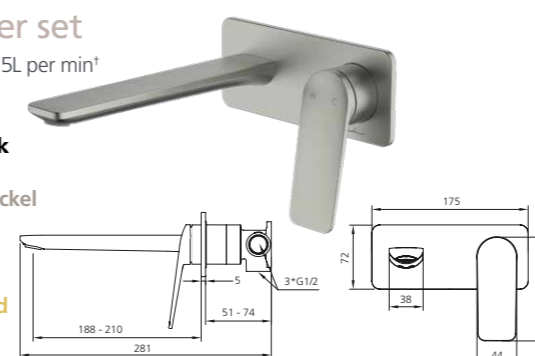

Wall mixer set

WELS 6 Star / 4.5L per min*
● Chrome PA102500FCR
● Matte Black PA102516FMB
● Brushed Nickel PA102500FBN
● Gunmetal PA102505FGM
● Classic Gold PA102503FCG

Wall spout

WELS 6 Star / 4.5L per min*
● Chrome PA102200FCR
● Matte Black PA102206FMB
● Brushed Nickel PA102200FBN
● Gunmetal PA102205FGM
● Classic Gold PA102203FCG