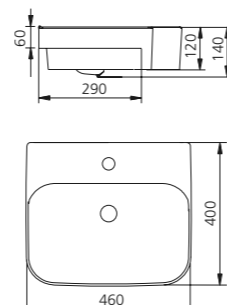

Left tap landing / Bowl capacity **1.04L** / DU100-LH

Compact wall hung basin

Right tap landing / Bowl capacity **1.04L** / DU100-RH

Counter top basin

Bowl capacity **4.5L** / Tap hole: DU7130C / No tap hole: DU7130C-N