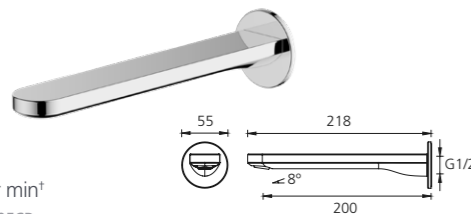

Wall spout

WELS 6 Star / 4.5L per min*
● Chrome LON099200FCR

Wall mixer

● Chrome LON097500FCR