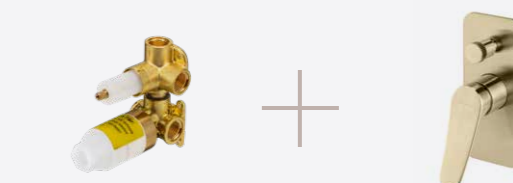

Wall Mixer Set Inwall Body

UNI-B1-BY
Compatible with
Verona trim kits only*

Wall Mixer With Diverter Trim Kit

- **Chrome** VA304500CR-TK
- **Matte Black** VA304516MB-TK
- **Brushed Nickel** VA304502BN-TK
- **Gunmetal** VA304505GM-TK
- **Classic Gold** VA304503CG-TK
- **White (Satin)** VA304507WH-TK