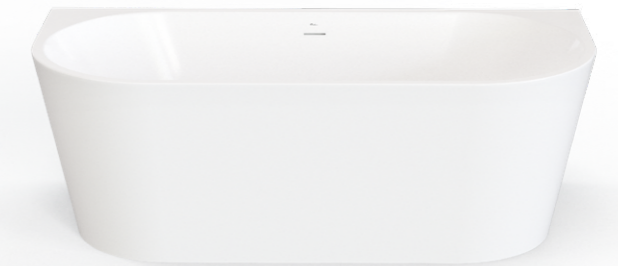

1700mm wide / NA1700-OF
Capacity 280L

Naples / Back to wall bath with overflow