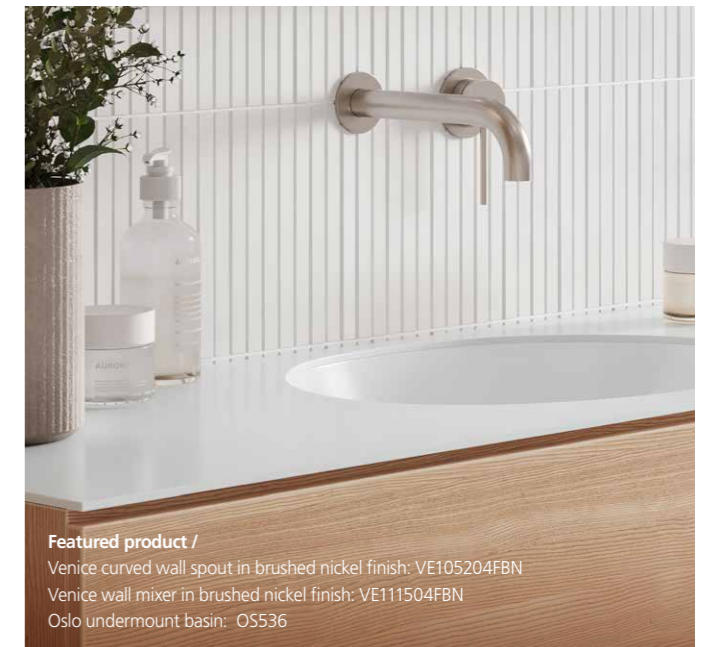

Featured product /
Venice curved wall spout in brushed nickel finish: VE105204FBN
Venice wall mixer in brushed nickel finish: VE111504FBN
Oslo undermount basin: OS536

Unibody Wall Mixers SERIES 2

With Oliveri's Series 2* unibody wall mixer designs, you can switch the trim colour and/or design style of a compatible wall mixer after installation.

Wall Mixer Set Inwall Body

UNI-C2-BY
Compatible with all London, Paris and Venice trim kits*

Wall Mixer Set Trim Kit Curved

- Chrome VE105500FCR-TK
- Matte Black VE105516FMB-TK
- Brushed Nickel VE105504FBN-TK
- Gunmetal VE105505FGM-TK
- Classic Gold VE105503FCG-TK

Wall Mixer Set Inwall Body

UNI-C2-BY
Compatible with all London, Paris and Venice trim kits*

Wall Mixer Set Trim Kit Straight

- Chrome VE108500FCR-TK
- Matte Black VE108516FMB-TK
- Brushed Nickel VE108504FBN-TK
- Gunmetal VE108505FGM-TK
- Classic Gold VE108503FCG-TK

Wall Mixer Inwall Body

UNI-A2-BY
Compatible with all London, Paris and Venice trim kits*

Wall Mixer Trim Kit

- Chrome VE111500FCR-TK
- Matte Black VE111516FMB-TK
- Brushed Nickel VE111504FBN-TK
- Gunmetal VE111505FGM-TK
- Classic Gold VE111503FCG-TK

*With Series 2 inwall mixer bodies, trim kits of all colours from Oliveri's London, Paris and Venice ranges can be interchanged at any time without specialist equipment.

Dual Flow | 6 and 5 Star WELS Rated | *Dual flow taps come with a 6 Star (4.5L per min) WELS rating by default but can be swapped to 5 Star (6L per min) using the included aerator.