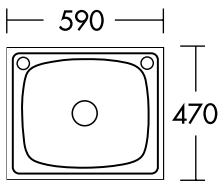

Model No.

T145S

**45 litre**  
520 x 400 x 235mm deep  
45 Litre Capacity

## Specifications

<b>Description</b>	Single 45 litre laundry tub with Rinse Bypass
<b>Sink Size</b>	590 x 470 x 235 deep
<b>Drainer Length</b>	n/a
<b>Construction</b>	1 piece
<b>Material</b>	304 grade 18/10 Stainless Steel
<b>Maximum Tap Holes</b>	2 (no tap hole also available)

## Installation

<b>Fixings</b>	Adjustable clips & sealing foam supplied
<b>Template</b>	570 x 450
<b>Min Cabinet Size</b>	600mm
<b>Waste Holes</b>	Compatible with waste disposal