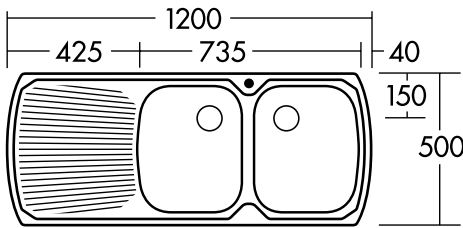

Monet

Model No.

MO771

Extra Capacity Bowl
350 x 420 x 180mm deep
24 Litre Capacity

Included Accessories

Specifications

Description	Bowl and 3/4, single drainer sink
Sink Size	1200 x 500 x 180 deep
Drainer Length	425mm right hand side
Construction	2 piece, bowls & drainer seam welded
Material	304 grade 18/10 Stainless Steel
Maximum Tap Holes	1 (no tap hole also available)

Installation

Fixings	Adjustable clips & sealing foam supplied
Template	Supplied inside carton
Min Cabinet Size	800mm
Waste Holes	Compatible with waste disposal

Plumbing

Waste Fittings	2 x 90mm basket wastes included
Overflow	Available, conditions apply
Other	n/a

Shipping

Carton Type	Full box enclosed
Weight	10.0 kg
Carton Size	1267 x 567 x 237
Pack Qty	1

Optional Accessories

www.oliverisinks.com

Australia's only sink manufacturer

© Registered trademark of Tasman Sinkware. Under its policy of ongoing product development Tasman Sinkware may from time to time change product specification without notice. **WARNING:** Products in this brochure and all literature pertaining to, are subject to Intellectual Property Protection. All dimensions given are approximate and should be checked prior to installation.

For more information call
1300 13 SINK (1300 13 7465)

Monet

Model No.

MO772

Extra Capacity Bowl
350 x 420 x 180mm deep
24 Litre Capacity

Included Accessories

Specifications

Description	Bowl and 3/4, single drainer sink
Sink Size	1200 x 500 x 180 deep
Drainer Length	425mm left hand side
Construction	2 piece, bowls & drainer seam welded
Material	304 grade 18/10 Stainless Steel
Maximum Tap Holes	1 (no tap hole also available)