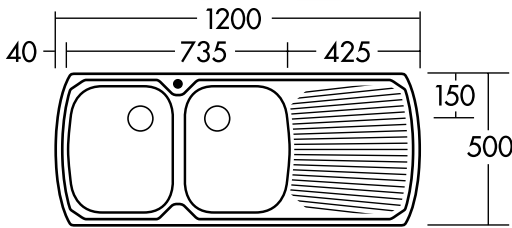

Monet

Model No.

MO771

Extra Capacity Bowl
350 x 420 x 180mm deep
24 Litre Capacity

Included Accessories

Specifications

Description	Bowl and 3/4, single drainer sink
Sink Size	1200 x 500 x 180 deep
Drainer Length	425mm right hand side
Construction	2 piece, bowls & drainer seam welded
Material	304 grade 18/10 Stainless Steel
Maximum Tap Holes	1 (no tap hole also available)

Installation

Fixings	Adjustable clips & sealing foam supplied
Template	Supplied inside carton
Min Cabinet Size	800mm
Waste Holes	Compatible with waste disposal

Plumbing

Waste Fittings	2 x 90mm basket wastes included
Overflow	Available, conditions apply
Other	n/a

Shipping

Carton Type	Full box enclosed
Weight	10.0 kg
Carton Size	1267 x 567 x 237
Pack Qty	1

Optional Accessories

www.oliverisinks.com

Australia's only sink manufacturer

© Registered trademark of Tasman Sinkware. Under its policy of ongoing product development Tasman Sinkware may from time to time change product specification without notice. **WARNING:** Products in this brochure and all literature pertaining to, are subject to Intellectual Property Protection. All dimensions given are approximate and should be checked prior to installation.

For more information call
1300 13 SINK (1300 13 7465)

Monet

Model No.

MO772

Extra Capacity Bowl
350 x 420 x 180mm deep
24 Litre Capacity

Included Accessories

Specifications

Description	Bowl and 3/4, single drainer sink
Sink Size	1200 x 500 x 180 deep
Drainer Length	425mm left hand side
Construction	2 piece, bowls & drainer seam welded
Material	304 grade 18/10 Stainless Steel
Maximum Tap Holes	1 (no tap hole also available)