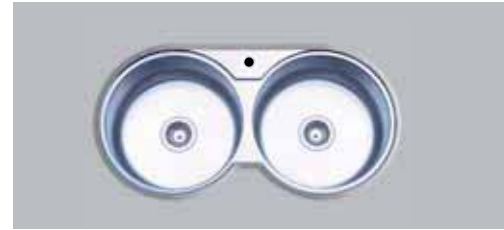

Solitaire | The versatile all-rounder

For those who love the simplicity of round bowls, Solitaire offers a choice of sinks that combine beauty and functionality. These single and double bowl sinks will enhance your solid surface and even offer a choice of installations to suit individual tastes. The custom designed accessories equip these sinks to assist in a variety of food preparation duties whilst maximizing bench space.

www.oliverisinks.com

LR50U-1TH shown with MV617/6 Mixer Tap as an optional extra.

LR510

LR510 X 2

LR510 X 2 with optional AC53

LR50U-1TH (tap mounted on sink)

LR50U-NTH (tap mounted through benchtop)

Accessory Lip

This ingenious feature allows Oliveri accessories to be used even when the sink is Undermounted.

Included Accessories

AC14
Basket Waste

AC53
Stainless Steel Utility Tray
(LR50U)

Optional Accessories

AC50
Solid Timber Preparation
Board