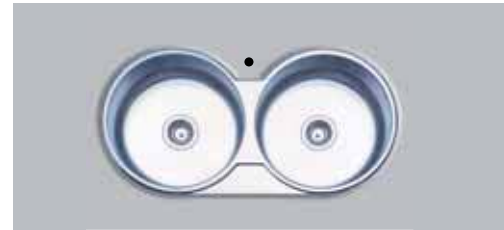

www.oliverisinks.com

LR50U-1TH shown with MV617/6 Mixer Tap as an optional extra.

LR510

LR510 X 2

LR510 X 2 with optional AC53

LR50U-1TH (tap mounted on sink)

LR50U-NTH (tap mounted through benchtop)

Accessory Lip

This ingenious feature allows Oliveri accessories to be used even when the sink is Undermounted.

Included Accessories

AC14
Basket Waste

AC53
Stainless Steel Utility Tray
(LR50U)

Optional Accessories

AC50
Solid Timber Preparation
Board